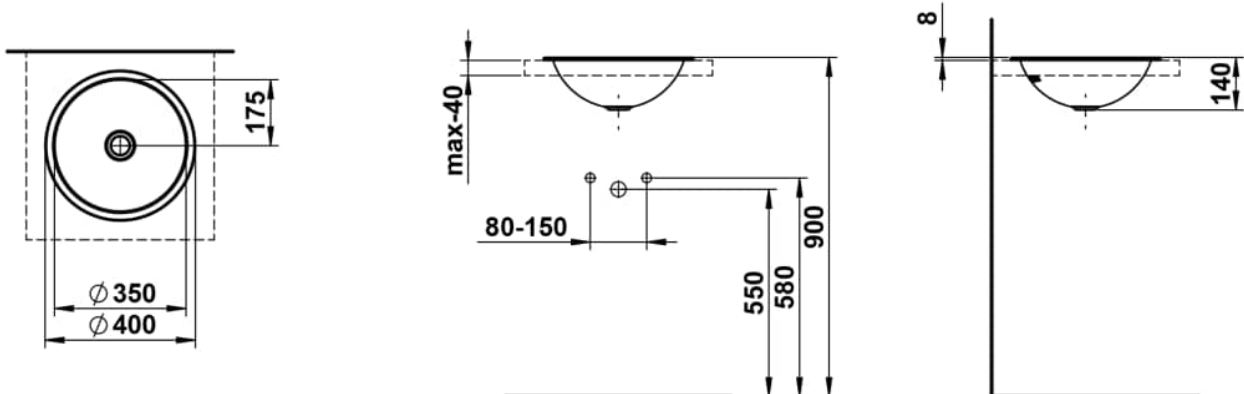

FORM

Drop-in washbasin, glazed steel, without tap bank, without tap hole, without overflow, including fixing set

DIMENSIONS

Length	400 mm
Width	400 mm
Height	140 mm

COLOUR AND FINISH

<input type="checkbox"/>	000 White
--------------------------	-----------

OPTIONS

112 - without tap hole, without overflow

Back glazed

Bowl length (mm) : 400

Bowl position : Central

Bowl width (mm) : 400

Fixing kit : Included

Glazed base

Installation type : Drop-in / Countertop

Internal Shape : 1 - Round

Material : Glazed steel

Net weight (kg) : 2.2

Overflow type : Standard

Plug and Waste : Not included

Shape : Round

Taphole configuration : No tapholes

Trap : Not included

Waste : Not included

Weight (Kg) : 2.2

Without overflow

TECHNICAL DRAWINGS

FORM

The washbasins of the Form collection are an ode to the purity of design and the refinement of materials. In white, bicolor, matte black, or dark iron, they reveal their full beauty. Clear, flowing lines give them a subtle yet powerful presence, bringing a calm, timeless character to any space. Whether wall-mounted or freestanding, round, oval, or rectangular, Form combines minimalist architecture with precise craftsmanship. Soft, organic contours create a harmonious balance between geometric clarity and natural grace. Each basin expresses a sense of poise, aesthetics, and an appreciation for what truly matters. Seamlessly integrating into any bathroom concept, it convinces through perfect proportions, meticulous detailing, and well-considered functionality. The result is wash areas that radiate clarity and elegance – a design that remains timeless while harmoniously connecting modern demands with a gentle formal language.