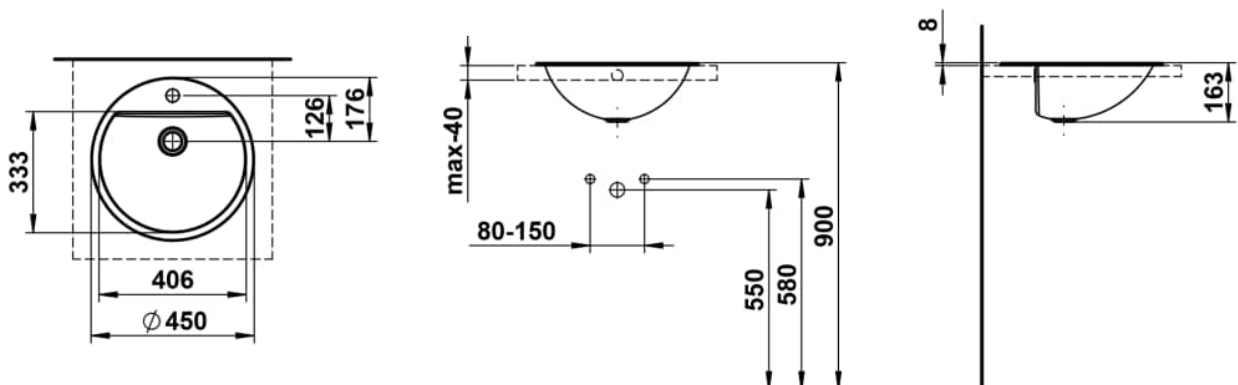

FORM

Drop-in washbasin, glazed steel, with tap bank, with one tap hole, centered, with overflow, including fixing set, overflow set

DIMENSIONS

Length	450 mm
Width	450 mm
Height	163 mm

COLOUR AND FINISH

<input type="checkbox"/>	000 White
--------------------------	-----------

OPTIONS

104 - one tap hole, centre

Back glazed

Bowl length (mm) : 450

Bowl position : Central

Bowl width (mm) : 450

Fixing kit : Included

Glazed base

Installation type : Drop-in / Countertop

Internal Shape : 1 - Round

Material : Glazed steel

Net weight (kg) : 3.1

Overflow type : Standard

Plug and Waste : Not included

Shape : Round

Taphole configuration : 1 taphole in the middle

Trap : Not included

Waste : Not included

Weight (Kg) : 3.1

TECHNICAL DRAWINGS

FORM

The washbasins of the Form collection are an ode to the purity of design and the refinement of materials. In white, bicolor, matte black, or dark iron, they reveal their full beauty. Clear, flowing lines give them a subtle yet powerful presence, bringing a calm, timeless character to any space. Whether wall-mounted or freestanding, round, oval, or rectangular, Form combines minimalist architecture with precise craftsmanship. Soft, organic contours create a harmonious balance between geometric clarity and natural grace. Each basin expresses a sense of poise, aesthetics, and an appreciation for what truly matters. Seamlessly integrating into any bathroom concept, it convinces through perfect proportions, meticulous detailing, and well-considered functionality. The result is wash areas that radiate clarity and elegance – a design that remains timeless while harmoniously connecting modern demands with a gentle formal language.