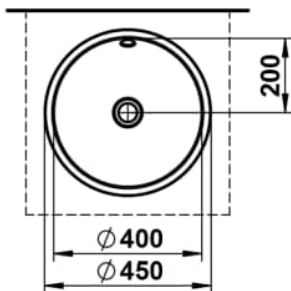

FORM

Drop-in washbasin, glazed steel, without tap bank, without tap hole, with overflow, including fixing set, overflow set

DIMENSIONS

| | |
|--------|--------|
| Length | 450 mm |
| Width | 450 mm |
| Height | 159 mm |

COLOUR AND FINISH

□ 000 White

OPTIONS

109 - without tap hole

Back glazed

Bowl length (mm) : 450

Bowl position : Central

Bowl width (mm) : 450

Fixing kit : Included

Glazed base

Installation type : Drop-in / Countertop

Internal Shape : 1 - Round

Material : Glazed steel

Net weight (kg) : 2.8

Overflow type : Standard

Plug and Waste : Not included

Shape : Round

Taphole configuration : No tapholes

Trap : Not included

Waste : Not included

Weight (Kg) : 2.2

TECHNICAL DRAWINGS

FORM

The washbasins of the Form collection are an ode to the purity of design and the refinement of materials. In white, bicolor, matte black, or dark iron, they reveal their full beauty. Clear, flowing lines give them a subtle yet powerful presence, bringing a calm, timeless character to any space. Whether wall-mounted or freestanding, round, oval, or rectangular, Form combines minimalist architecture with precise craftsmanship. Soft, organic contours create a harmonious balance between geometric clarity and natural grace. Each basin expresses a sense of poise, aesthetics, and an appreciation for what truly matters. Seamlessly integrating into any bathroom concept, it convinces through perfect proportions, meticulous detailing, and well-considered functionality. The result is wash areas that radiate clarity and elegance – a design that remains timeless while harmoniously connecting modern demands with a gentle formal language.