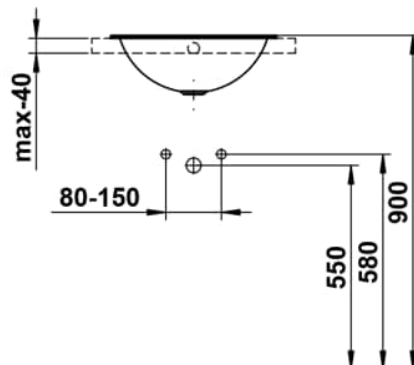

FORM

Drop-in washbasin, glazed steel, without tap bank, without tap hole, with overflow, including fixing set, overflow set

DIMENSIONS

| | |
|--------|--------|
| Length | 450 mm |
| Width | 450 mm |
| Height | 159 mm |

COLOUR AND FINISH

□ 000 White

OPTIONS

109 - without tap hole

Back glazed

Bowl length (mm) : 450

Bowl position : Central

Bowl width (mm) : 450

Fixing kit : Included

Glazed base

Installation type : Drop-in / Countertop

Internal Shape : 1 - Round

Material : Glazed steel

Net weight (kg) : 2.8

Overflow type : Standard

Plug and Waste : Not included

Shape : Round

Taphole configuration : No tapholes

Trap : Not included

Waste : Not included

Weight (Kg) : 2.2

TECHNICAL DRAWINGS

FORM

The washbasins of the Form collection are an ode to the purity of design and the refinement of materials. In white, bicolor, matte black, or dark iron, they reveal their full beauty. Clear, flowing lines give them a subtle yet powerful presence, bringing a calm, timeless character to any space. Whether wall-mounted or freestanding, round, oval, or rectangular, Form combines minimalist architecture with precise craftsmanship. Soft, organic contours create a harmonious balance between geometric clarity and natural grace. Each basin expresses a sense of poise, aesthetics, and an appreciation for what truly matters. Seamlessly integrating into any bathroom concept, it convinces through perfect proportions, meticulous detailing, and well-considered functionality. The result is wash areas that radiate clarity and elegance – a design that remains timeless while harmoniously connecting modern demands with a gentle formal language.