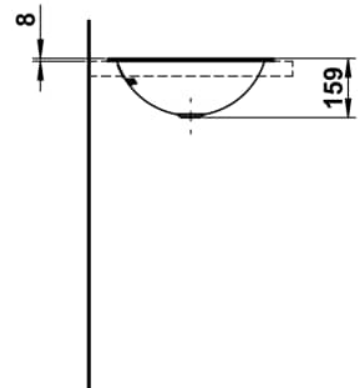

FORM

Drop-in washbasin, glazed steel, without tap bank, without tap hole, with overflow, including fixing set, overflow set

DIMENSIONS

| | |
|--------|--------|
| Length | 450 mm |
| Width | 450 mm |
| Height | 159 mm |

COLOUR AND FINISH

□ 000 White

OPTIONS

109 - without tap hole

Back glazed

Bowl length (mm) : 450

Bowl position : Central

Bowl width (mm) : 450

Fixing kit : Included

Glazed base

Installation type : Drop-in / Countertop

Internal Shape : 1 - Round

Material : Glazed steel

Net weight (kg) : 2.8

Overflow type : Standard

Plug and Waste : Not included

Shape : Round

Taphole configuration : No tapholes

Trap : Not included

Waste : Not included

Weight (Kg) : 2.2

TECHNICAL DRAWINGS

FORM

The washbasins of the Form collection are an ode to the purity of design and the refinement of materials. In white, bicolor, matte black, or dark iron, they reveal their full beauty. Clear, flowing lines give them a subtle yet powerful presence, bringing a calm, timeless character to any space. Whether wall-mounted or freestanding, round, oval, or rectangular, Form combines minimalist architecture with precise craftsmanship. Soft, organic contours create a harmonious balance between geometric clarity and natural grace. Each basin expresses a sense of poise, aesthetics, and an appreciation for what truly matters. Seamlessly integrating into any bathroom concept, it convinces through perfect proportions, meticulous detailing, and well-considered functionality. The result is wash areas that radiate clarity and elegance – a design that remains timeless while harmoniously connecting modern demands with a gentle formal language.