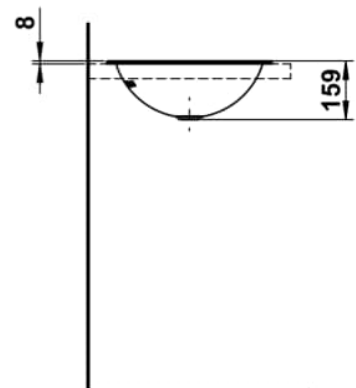

FORM

Drop-in washbasin, glazed steel, without tap bank, without tap hole, without overflow, including fixing set

DIMENSIONS

Length	450 mm
Width	450 mm
Height	159 mm

COLOUR AND FINISH

□ 000 White

OPTIONS

112 - without tap hole, without overflow

Back glazed

Bowl length (mm) : 450

Bowl position : Central

Bowl width (mm) : 450

Fixing kit : Included

Glazed base

Installation type : Drop-in / Countertop

Internal Shape : 1 - Round

Material : Glazed steel

Net weight (kg) : 2.8

Overflow type : Standard

Plug and Waste : Not included

Shape : Round

Taphole configuration : No tapholes

Trap : Not included

Waste : Not included

Weight (Kg) : 2.2

Without overflow

TECHNICAL DRAWINGS

FORM

The washbasins of the Form collection are an ode to the purity of design and the refinement of materials. In white, bicolor, matte black, or dark iron, they reveal their full beauty. Clear, flowing lines give them a subtle yet powerful presence, bringing a calm, timeless character to any space. Whether wall-mounted or freestanding, round, oval, or rectangular, Form combines minimalist architecture with precise craftsmanship. Soft, organic contours create a harmonious balance between geometric clarity and natural grace. Each basin expresses a sense of poise, aesthetics, and an appreciation for what truly matters. Seamlessly integrating into any bathroom concept, it convinces through perfect proportions, meticulous detailing, and well-considered functionality. The result is wash areas that radiate clarity and elegance – a design that remains timeless while harmoniously connecting modern demands with a gentle formal language.