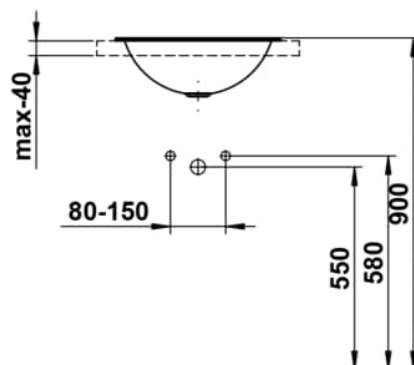

FORM

Drop-in washbasin, glazed steel, without tap bank, without tap hole, without overflow, including fixing set

DIMENSIONS

Length	450 mm
Width	450 mm
Height	159 mm

COLOUR AND FINISH

□ 000 White

OPTIONS

112 - without tap hole, without overflow

Back glazed

Bowl length (mm) : 450

Bowl position : Central

Bowl width (mm) : 450

Fixing kit : Included

Glazed base

Installation type : Drop-in / Countertop

Internal Shape : 1 - Round

Material : Glazed steel

Net weight (kg) : 2.8

Overflow type : Standard

Plug and Waste : Not included

Shape : Round

Taphole configuration : No tapholes

Trap : Not included

Waste : Not included

Weight (Kg) : 2.2

Without overflow

TECHNICAL DRAWINGS

FORM

The washbasins of the Form collection are an ode to the purity of design and the refinement of materials. In white, bicolor, matte black, or dark iron, they reveal their full beauty. Clear, flowing lines give them a subtle yet powerful presence, bringing a calm, timeless character to any space. Whether wall-mounted or freestanding, round, oval, or rectangular, Form combines minimalist architecture with precise craftsmanship. Soft, organic contours create a harmonious balance between geometric clarity and natural grace. Each basin expresses a sense of poise, aesthetics, and an appreciation for what truly matters. Seamlessly integrating into any bathroom concept, it convinces through perfect proportions, meticulous detailing, and well-considered functionality. The result is wash areas that radiate clarity and elegance – a design that remains timeless while harmoniously connecting modern demands with a gentle formal language.