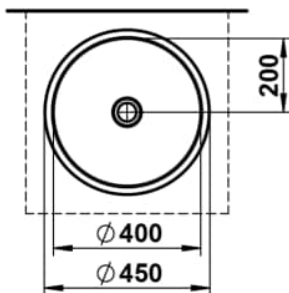

FORM

Drop-in washbasin, glazed steel, without tap bank, without tap hole, without overflow, including fixing set

DIMENSIONS

Length	450 mm
Width	450 mm
Height	159 mm

COLOUR AND FINISH

□ 000 White

OPTIONS

112 - without tap hole, without overflow

Back glazed

Bowl length (mm) : 450

Bowl position : Central

Bowl width (mm) : 450

Fixing kit : Included

Glazed base

Installation type : Drop-in / Countertop

Internal Shape : 1 - Round

Material : Glazed steel

Net weight (kg) : 2.8

Overflow type : Standard

Plug and Waste : Not included

Shape : Round

Taphole configuration : No tapholes

Trap : Not included

Waste : Not included

Weight (Kg) : 2.2

Without overflow

TECHNICAL DRAWINGS

FORM

The washbasins of the Form collection are an ode to the purity of design and the refinement of materials. In white, bicolor, matte black, or dark iron, they reveal their full beauty. Clear, flowing lines give them a subtle yet powerful presence, bringing a calm, timeless character to any space. Whether wall-mounted or freestanding, round, oval, or rectangular, Form combines minimalist architecture with precise craftsmanship. Soft, organic contours create a harmonious balance between geometric clarity and natural grace. Each basin expresses a sense of poise, aesthetics, and an appreciation for what truly matters. Seamlessly integrating into any bathroom concept, it convinces through perfect proportions, meticulous detailing, and well-considered functionality. The result is wash areas that radiate clarity and elegance – a design that remains timeless while harmoniously connecting modern demands with a gentle formal language.