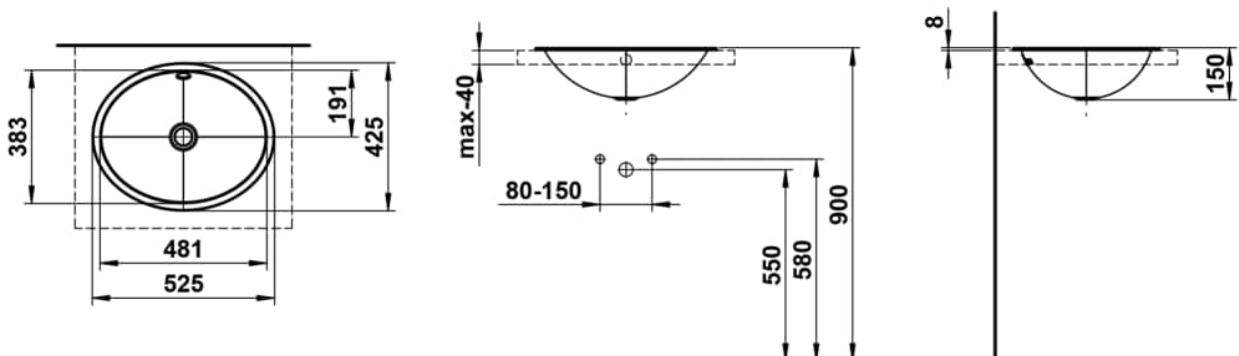

FORM

Drop-in washbasin, glazed steel, without tap bank, without tap hole, with overflow, including fixing set, overflow set

DIMENSIONS

Length	525 mm
Width	425 mm
Height	150 mm

COLOUR AND FINISH

000 White

OPTIONS

109 - without tap hole

Back glazed

Bowl length (mm) : 525

Bowl position : Central

Bowl width (mm) : 425

Fixing kit : Included

Glazed base

Installation type : Drop-in / Countertop

Internal Shape : 4 - Oval

Material : Glazed steel

Net weight (kg) : 3.3

Overflow type : Standard

Plug and Waste : Not included

Shape : Oval

Taphole configuration : No tapholes

Trap : Not included

Waste : Not included

Weight (Kg) : 3.3

TECHNICAL DRAWINGS

FORM

The washbasins of the Form collection are an ode to the purity of design and the refinement of materials. In white, bicolor, matte black, or dark iron, they reveal their full beauty. Clear, flowing lines give them a subtle yet powerful presence, bringing a calm, timeless character to any space. Whether wall-mounted or freestanding, round, oval, or rectangular, Form combines minimalist architecture with precise craftsmanship. Soft, organic contours create a harmonious balance between geometric clarity and natural grace. Each basin expresses a sense of poise, aesthetics, and an appreciation for what truly matters. Seamlessly integrating into any bathroom concept, it convinces through perfect proportions, meticulous detailing, and well-considered functionality. The result is wash areas that radiate clarity and elegance – a design that remains timeless while harmoniously connecting modern demands with a gentle formal language.