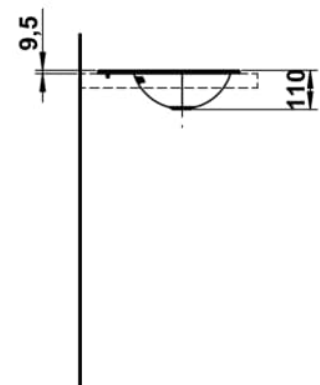

FORM

Drop-in washbasin, glazed steel, with one tap bank, with one tap hole, centered, without overflow, including fixing set

DIMENSIONS

Length	500 mm
Width	400 mm
Height	111 mm

COLOUR AND FINISH

□ 000 White

OPTIONS

111 - one tap hole, without overflow

Back glazed

Bowl length (mm) : 500

Bowl position : Central

Bowl width (mm) : 400

Fixing kit : Included

Glazed base

Installation type : Drop-in / Countertop

Internal Shape : 4 - Oval

Material : Glazed steel

Net weight (kg) : 2.3

Overflow type : Standard

Plug and Waste : Not included

Shape : Oval

Taphole configuration : 1 taphole in the middle

Trap : Not included

Waste : Not included

Weight (Kg) : 2.3

Without overflow

TECHNICAL DRAWINGS