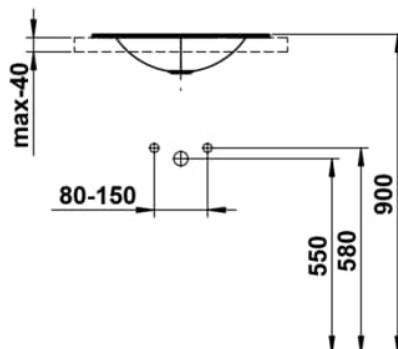

FORM

Drop-in washbasin, glazed steel, with one tap bank, with one tap hole, centered, without overflow, including fixing set

DIMENSIONS

Length	500 mm
Width	400 mm
Height	111 mm

COLOUR AND FINISH

□ 000 White

OPTIONS

111 - one tap hole, without overflow

Back glazed

Bowl length (mm) : 500

Bowl position : Central

Bowl width (mm) : 400

Fixing kit : Included

Glazed base

Installation type : Drop-in / Countertop

Internal Shape : 4 - Oval

Material : Glazed steel

Net weight (kg) : 2.3

Overflow type : Standard

Plug and Waste : Not included

Shape : Oval

Taphole configuration : 1 taphole in the middle

Trap : Not included

Waste : Not included

Weight (Kg) : 2.3

Without overflow

TECHNICAL DRAWINGS