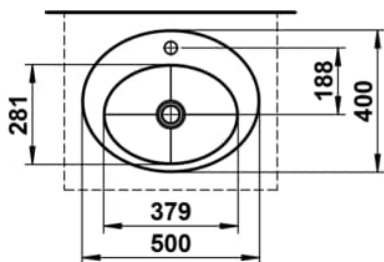

FORM

Drop-in washbasin, glazed steel, with one tap bank, with one tap hole, centered, without overflow, including fixing set

DIMENSIONS

Length	500 mm
Width	400 mm
Height	111 mm

COLOUR AND FINISH

□ 000 White

OPTIONS

111 - one tap hole, without overflow

Back glazed

Bowl length (mm) : 500

Bowl position : Central

Bowl width (mm) : 400

Fixing kit : Included

Glazed base

Installation type : Drop-in / Countertop

Internal Shape : 4 - Oval

Material : Glazed steel

Net weight (kg) : 2.3

Overflow type : Standard

Plug and Waste : Not included

Shape : Oval

Taphole configuration : 1 taphole in the middle

Trap : Not included

Waste : Not included

Weight (Kg) : 2.3

Without overflow

TECHNICAL DRAWINGS