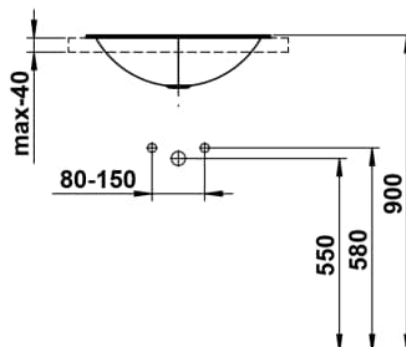

FORM

Drop-in washbasin, glazed steel, without tap bank, without tap hole, without overflow, including fixing set

DIMENSIONS

Length	525 mm
Width	425 mm
Height	150 mm

COLOUR AND FINISH

<input type="checkbox"/>	000 White
--------------------------	-----------

OPTIONS

112 - without tap hole, without overflow

Back glazed

Bowl length (mm) : 525

Bowl position : Central

Bowl width (mm) : 425

Fixing kit : Included

Glazed base

Installation type : Drop-in / Countertop

Internal Shape : 4 - Oval

Material : Glazed steel

Net weight (kg) : 3.3

Overflow type : Standard

Plug and Waste : Not included

Shape : Oval

Taphole configuration : No tapholes

Trap : Not included

Waste : Not included

Weight (Kg) : 3.3

Without overflow

TECHNICAL DRAWINGS

FORM

The washbasins of the Form collection are an ode to the purity of design and the refinement of materials. In white, bicolor, matte black, or dark iron, they reveal their full beauty. Clear, flowing lines give them a subtle yet powerful presence, bringing a calm, timeless character to any space. Whether wall-mounted or freestanding, round, oval, or rectangular, Form combines minimalist architecture with precise craftsmanship. Soft, organic contours create a harmonious balance between geometric clarity and natural grace. Each basin expresses a sense of poise, aesthetics, and an appreciation for what truly matters. Seamlessly integrating into any bathroom concept, it convinces through perfect proportions, meticulous detailing, and well-considered functionality. The result is wash areas that radiate clarity and elegance – a design that remains timeless while harmoniously connecting modern demands with a gentle formal language.