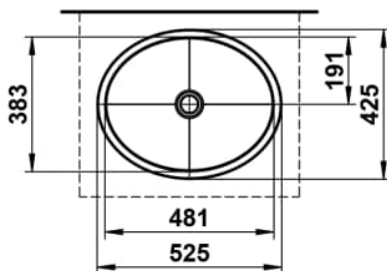

FORM

Drop-in washbasin, glazed steel, without tap bank, without tap hole, without overflow, including fixing set

DIMENSIONS

Length	525 mm
Width	425 mm
Height	150 mm

COLOUR AND FINISH

<input type="checkbox"/>	000 White
--------------------------	-----------

OPTIONS

112 - without tap hole, without overflow

Back glazed

Bowl length (mm) : 525

Bowl position : Central

Bowl width (mm) : 425

Fixing kit : Included

Glazed base

Installation type : Drop-in / Countertop

Internal Shape : 4 - Oval

Material : Glazed steel

Net weight (kg) : 3.3

Overflow type : Standard

Plug and Waste : Not included

Shape : Oval

Taphole configuration : No tapholes

Trap : Not included

Waste : Not included

Weight (Kg) : 3.3

Without overflow

TECHNICAL DRAWINGS

FORM

The washbasins of the Form collection are an ode to the purity of design and the refinement of materials. In white, bicolor, matte black, or dark iron, they reveal their full beauty. Clear, flowing lines give them a subtle yet powerful presence, bringing a calm, timeless character to any space. Whether wall-mounted or freestanding, round, oval, or rectangular, Form combines minimalist architecture with precise craftsmanship. Soft, organic contours create a harmonious balance between geometric clarity and natural grace. Each basin expresses a sense of poise, aesthetics, and an appreciation for what truly matters. Seamlessly integrating into any bathroom concept, it convinces through perfect proportions, meticulous detailing, and well-considered functionality. The result is wash areas that radiate clarity and elegance – a design that remains timeless while harmoniously connecting modern demands with a gentle formal language.