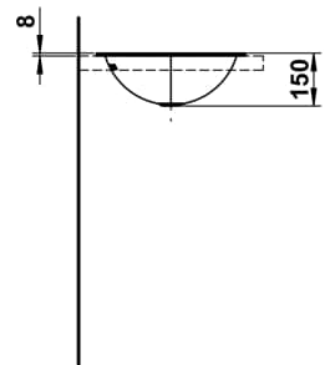

FORM

Drop-in washbasin, glazed steel, without tap bank, without tap hole, without overflow, including fixing set

DIMENSIONS

Length	525 mm
Width	425 mm
Height	150 mm

COLOUR AND FINISH

<input type="checkbox"/>	000 White
--------------------------	-----------

OPTIONS

112 - without tap hole, without overflow

Back glazed

Bowl length (mm) : 525

Bowl position : Central

Bowl width (mm) : 425

Fixing kit : Included

Glazed base

Installation type : Drop-in / Countertop

Internal Shape : 4 - Oval

Material : Glazed steel

Net weight (kg) : 3.3

Overflow type : Standard

Plug and Waste : Not included

Shape : Oval

Taphole configuration : No tapholes

Trap : Not included

Waste : Not included

Weight (Kg) : 3.3

Without overflow

TECHNICAL DRAWINGS

FORM

The washbasins of the Form collection are an ode to the purity of design and the refinement of materials. In white, bicolor, matte black, or dark iron, they reveal their full beauty. Clear, flowing lines give them a subtle yet powerful presence, bringing a calm, timeless character to any space. Whether wall-mounted or freestanding, round, oval, or rectangular, Form combines minimalist architecture with precise craftsmanship. Soft, organic contours create a harmonious balance between geometric clarity and natural grace. Each basin expresses a sense of poise, aesthetics, and an appreciation for what truly matters. Seamlessly integrating into any bathroom concept, it convinces through perfect proportions, meticulous detailing, and well-considered functionality. The result is wash areas that radiate clarity and elegance – a design that remains timeless while harmoniously connecting modern demands with a gentle formal language.