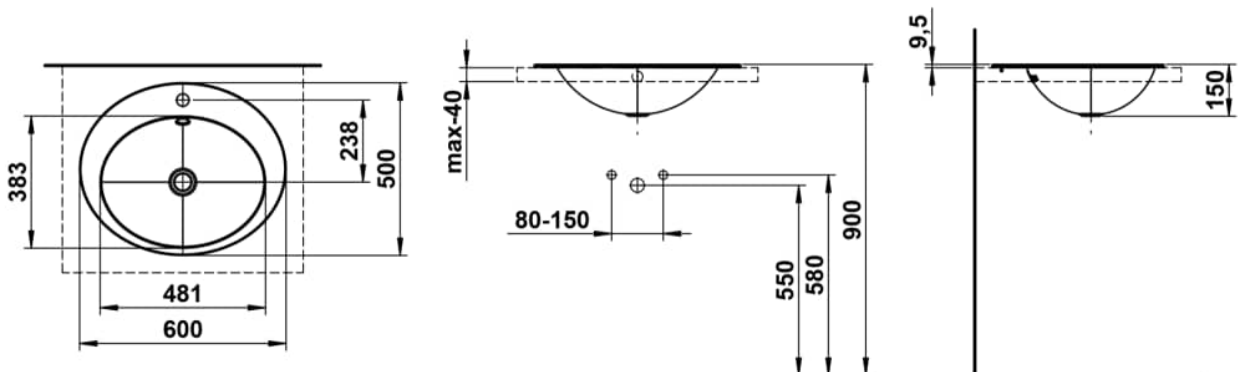

TECHNICAL DRAWINGS