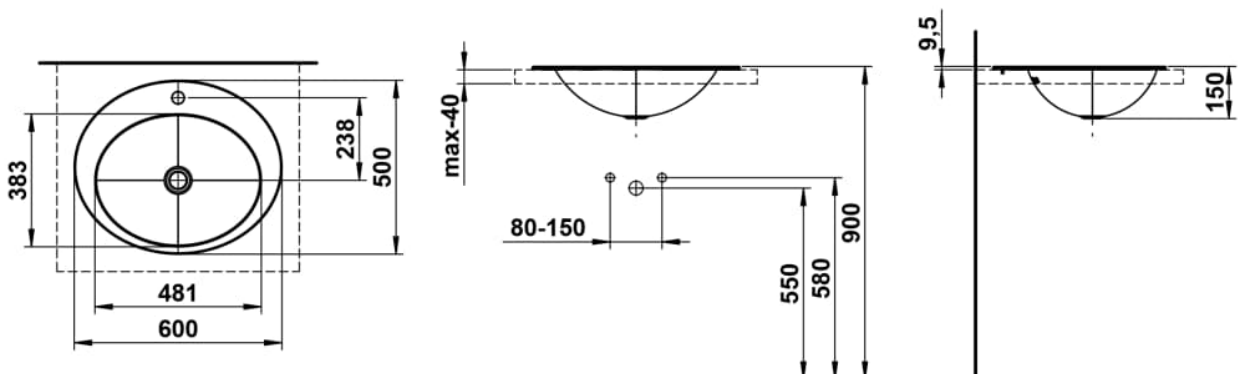

FORM

Drop-in washbasin, glazed steel, with tap bank, with one tap hole, centered, without overflow, including fixing set

DIMENSIONS

Length	600 mm
Width	500 mm
Height	150 mm

COLOUR AND FINISH

<input type="checkbox"/>	000 White
--------------------------	-----------

OPTIONS

111 - one tap hole, without overflow

Back glazed

Bowl length (mm) : 600

Bowl position : Central

Bowl width (mm) : 500

Fixing kit : Included

Glazed base

Installation type : Drop-in / Countertop

Internal Shape : 4 - Oval

Material : Glazed steel

Net weight (kg) : 3.9

Overflow type : Standard

Plug and Waste : Not included

Shape : Oval

Taphole configuration : 1 taphole in the middle

Trap : Not included

Waste : Not included

Weight (Kg) : 3.9

Without overflow

TECHNICAL DRAWINGS

FORM

The washbasins of the Form collection are an ode to the purity of design and the refinement of materials. In white, bicolor, matte black, or dark iron, they reveal their full beauty. Clear, flowing lines give them a subtle yet powerful presence, bringing a calm, timeless character to any space. Whether wall-mounted or freestanding, round, oval, or rectangular, Form combines minimalist architecture with precise craftsmanship. Soft, organic contours create a harmonious balance between geometric clarity and natural grace. Each basin expresses a sense of poise, aesthetics, and an appreciation for what truly matters. Seamlessly integrating into any bathroom concept, it convinces through perfect proportions, meticulous detailing, and well-considered functionality. The result is wash areas that radiate clarity and elegance – a design that remains timeless while harmoniously connecting modern demands with a gentle formal language.