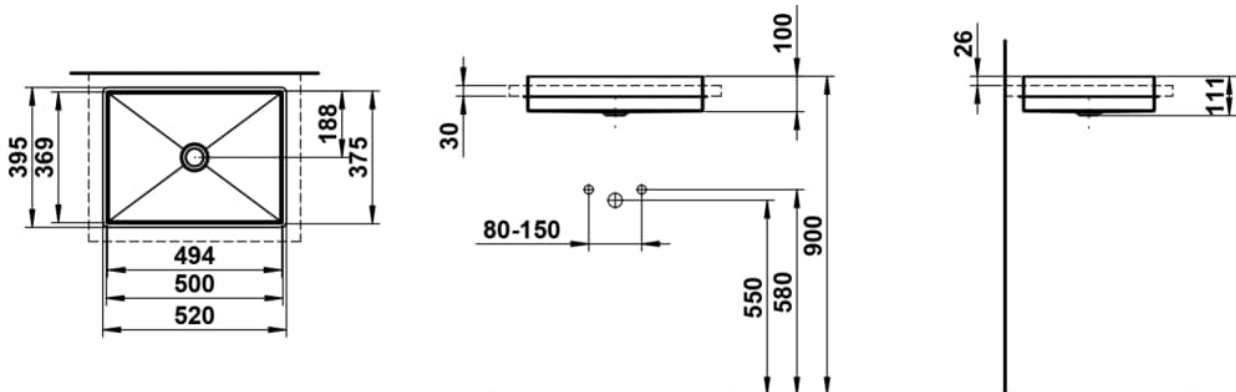

METAPHOR

Drop-in washbasin, glazed steel, without tap bank, without tap hole, without overflow, including fixing set

DIMENSIONS

Length	500 mm
Width	375 mm
Height	111 mm

COLOUR AND FINISH

<input type="checkbox"/>	000 White
--------------------------	-----------

OPTIONS

112 - without tap hole, without overflow

Back glazed

Bowl length (mm) : 500

Bowl position : Central

Bowl width (mm) : 375

Fixing kit : Included

Glazed base

Installation type : Drop-in / Countertop

Internal Shape : 6 - Rectangular

Material : Glazed steel

Net weight (kg) : 9.6

Overflow type : Standard

Plug and Waste : Included

Shape : Rectangular

Taphole configuration : No tapholes

Trap : Not included

Waste : Included

Weight (Kg) : 9.6

Without overflow

TECHNICAL DRAWINGS

METAPHOR

Metaphor is a basin that redefines the space through its shape. Rectangular, clear, and precise, it radiates unmistakable elegance. The slim radii give it a delicate, almost sculptural lightness, making the design both modern and subtle. Despite its generous dimensions, Metaphor remains light and unobtrusive. It doesn't dominate but harmoniously integrates into the room while offering exceptional spaciousness.