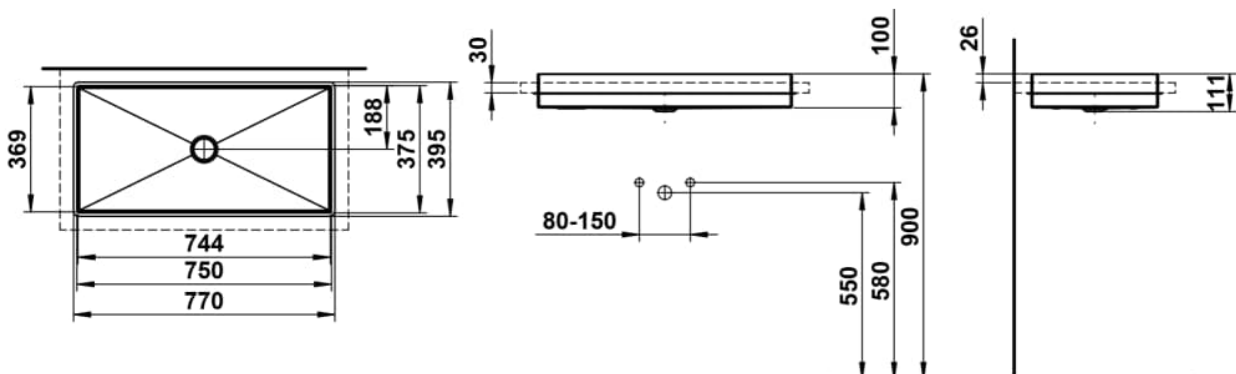

METAPHOR

Drop-in washbasin, glazed steel, without tap bank, without tap hole, without overflow, including fixing set

DIMENSIONS

Length	750 mm
Width	375 mm
Height	111 mm

COLOUR AND FINISH

<input type="checkbox"/>	000 White
--------------------------	-----------

Installation type : Drop-in / Countertop

Internal Shape : 6 - Rectangular

Material : Glazed steel

Net weight (kg) : 13.2

Overflow type : Standard

Plug and Waste : Included

Shape : Rectangular

Taphole configuration : No tapholes

Trap : Not included

Waste : Included

Weight (Kg) : 13.2

Without overflow

TECHNICAL DRAWINGS

METAPHOR

Metaphor is a basin that redefines the space through its shape. Rectangular, clear, and precise, it radiates unmistakable elegance. The slim radii give it a delicate, almost sculptural lightness, making the design both modern and subtle. Despite its generous dimensions, Metaphor remains light and unobtrusive. It doesn't dominate but harmoniously integrates into the room while offering exceptional spaciousness.

Every line and transition is deliberately chosen to make the basin a masterpiece of reduction. The rectangular form stands for clarity and structure, while the gentle curves provide a soft, pleasant touch.