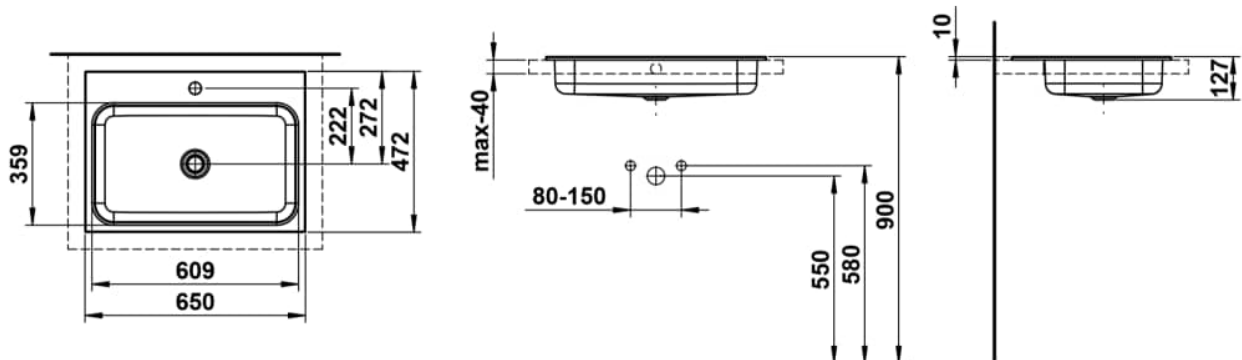

STREAM

Drop-in washbasin, glazed steel, with tap bank, with one tap hole, centered, with overflow, including fixing set, overflow set

DIMENSIONS

Length	650 mm
Width	472 mm
Height	127 mm

COLOUR AND FINISH

<input type="checkbox"/>	000 White
--------------------------	-----------

OPTIONS

104 - one tap hole, centre

Back glazed

Bowl length (mm) : 650

Bowl position : Central

Bowl width (mm) : 472

Fixing kit : Included

Glazed base

Installation type : Drop-in / Countertop

Internal Shape : 6 - Rectangular

Material : Glazed steel

Net weight (kg) : 7.7

Overflow type : Standard

Plug and Waste : Not included

Shape : Rectangular

Taphole configuration : 1 taphole in the middle

Trap : Not included

Waste : Not included

Weight (Kg) : 7.7

TECHNICAL DRAWINGS

STREAM

Stream – A Basin That Reflects the Flow of Water in Its Purest Form

Every line and curve is a tribute to the element it contains. In its simple elegance, Stream embodies what great design is all about: timeless beauty and unobtrusive functionality, filling the space with a unique sense of calm.