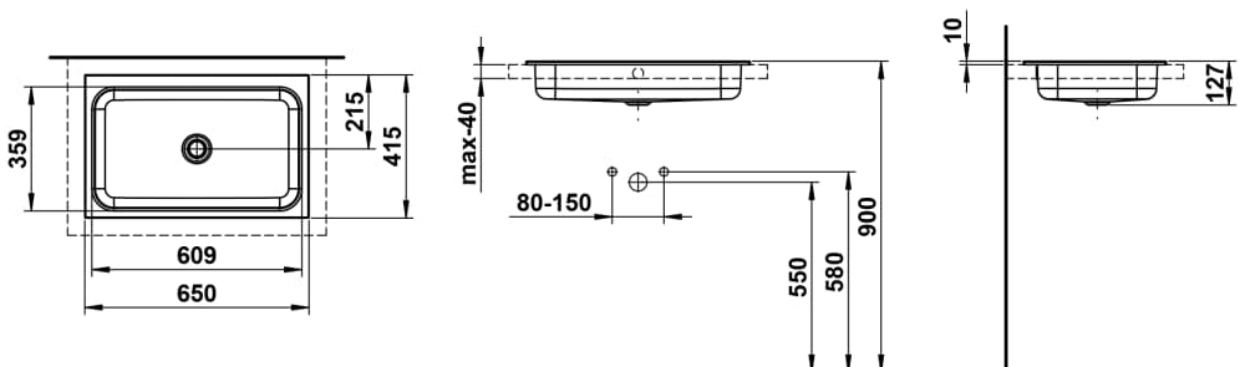

STREAM

Drop-in washbasin, glazed steel, without tap bank, without tap hole, with overflow, including fixing set, overflow set

DIMENSIONS

Length	650 mm
Width	415 mm
Height	127 mm

COLOUR AND FINISH

☐	000 White

OPTIONS

109 - without tap hole

Back glazed

Bowl length (mm) : 650

Bowl position : Central

Bowl width (mm) : 415

Fixing kit : Included

Glazed base

Installation type : Drop-in / Countertop

Internal Shape : 6 - Rectangular

Material : Glazed steel

Net weight (kg) : 7.4

Overflow type : Standard

Plug and Waste : Not included

Shape : Rectangular

Taphole configuration : No tapholes

Trap : Not included

Waste : Not included

Weight (Kg) : 7.4

TECHNICAL DRAWINGS