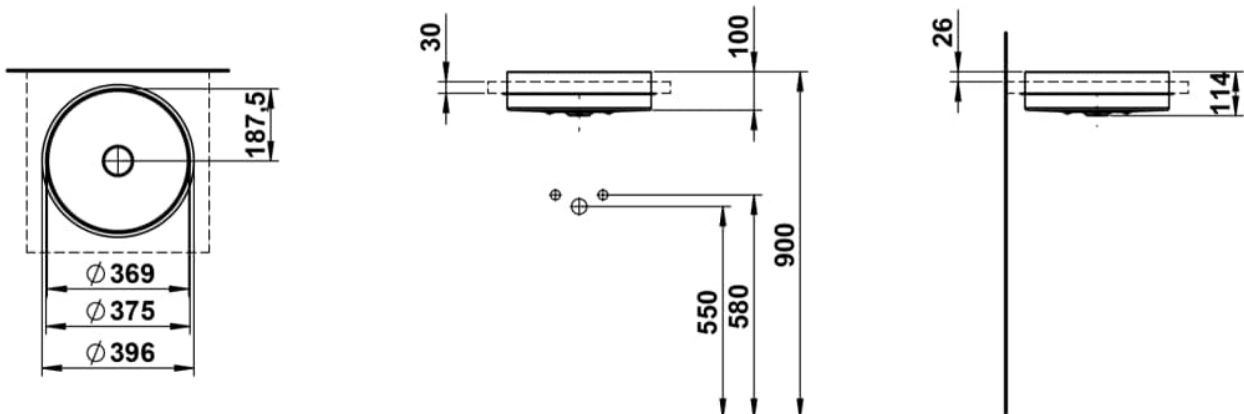

UNISONO

Drop-in washbasin, glazed steel, without tap bank, without tap hole, without overflow, including fixing set, drain valve, optimized for 30 mm thick counter tops

DIMENSIONS

Length	375 mm
Width	375 mm
Height	114 mm

COLOUR AND FINISH

■ 716 Black matt

OPTIONS

112 - without tap hole, without overflow

Back glazed

Bowl length (mm) : 375

Bowl position : Central

Bowl width (mm) : 375

Fixing kit : Included

Glazed base

Installation type : Drop-in / Countertop

Internal Shape : 1 - Round

Material : Glazed steel

Net weight (kg) : 5.3

Overflow type : Standard

Plug and Waste : Included

Shape : Round

Taphole configuration : No tapholes

Trap : Not included

Waste : Included

Weight (Kg) : 5.3

Without overflow

TECHNICAL DRAWINGS

UNISONO