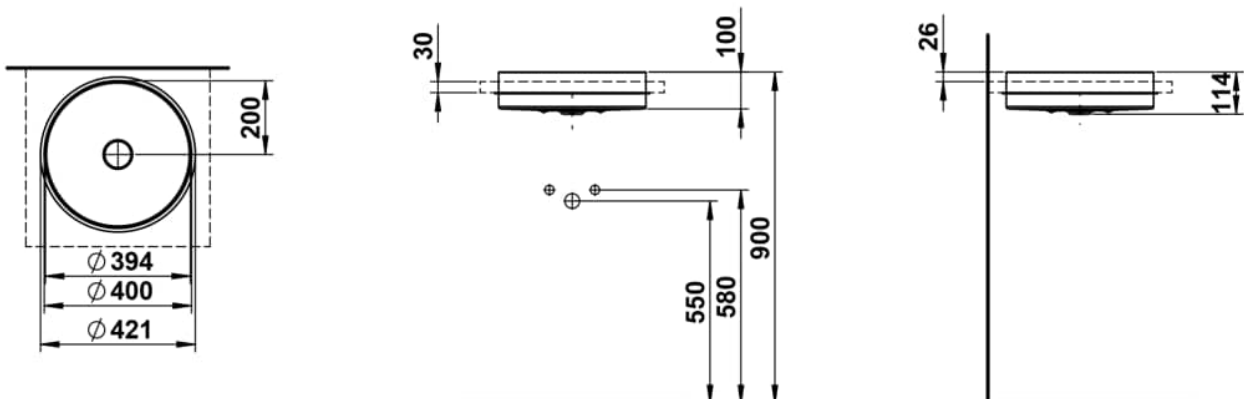

TECHNICAL DRAWINGS