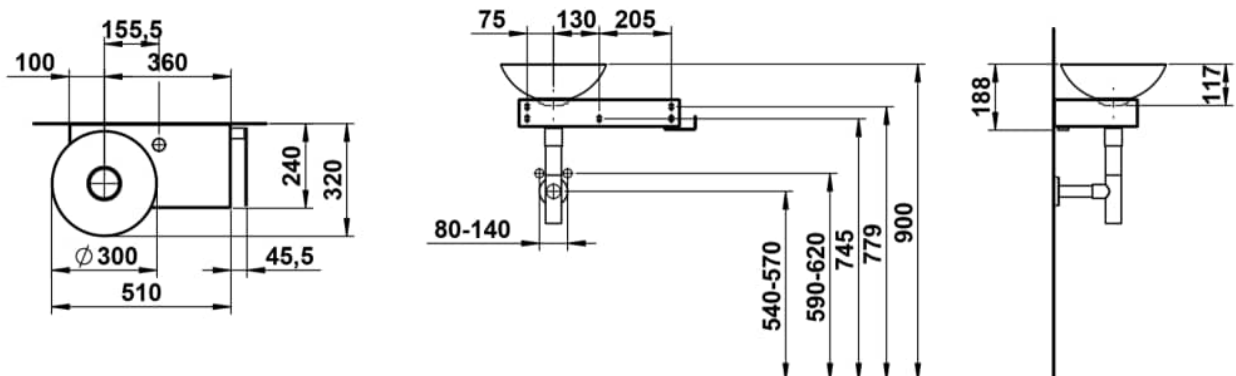

PICCOLO NOVO

Washplace, wall-hung, glazed steel, shelf right, with one tap hole, without overflow, including fixing set, drain valve

DIMENSIONS

Length	555 mm
Width	400 mm
Height	320 mm

COLOUR AND FINISH

□ 000 White

OPTIONS

111 - one tap hole, without overflow

Base unit / Internal lighting

Net weight (kg) : 8

TECHNICAL DRAWINGS

## Piccolo Novo

Piccolo Novo is a wash area that creates more space than it occupies—a true space-saving marvel that skillfully balances minimalist elegance with maximum functionality. Despite its compact size, it commands a remarkable presence without overwhelming the room.