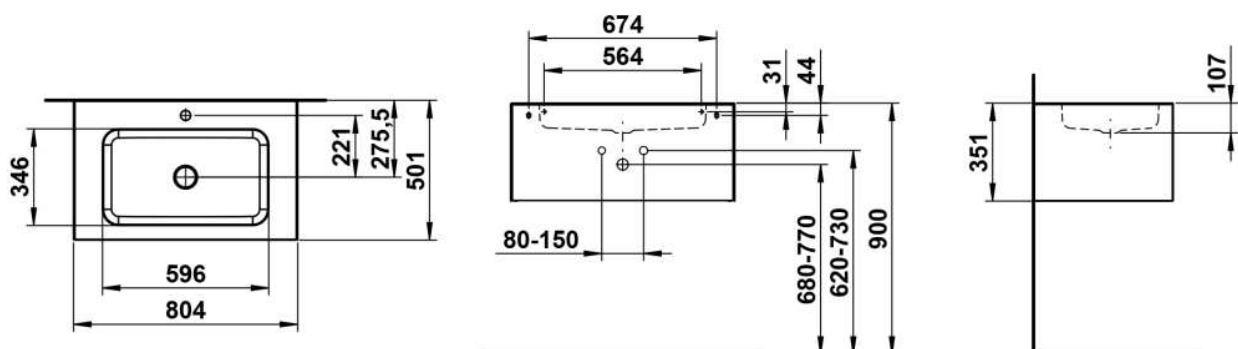

FOLIO

Washplace, wall-hung, glazed steel, with tap bank, with one tap hole, centered, without overflow, including fixing set, drain valve

DIMENSIONS

Length	804 mm
Width	500 mm
Height	350 mm

COLOUR AND FINISH

522 Moonstone, Silk-Matt Lacquer

OPTIONS

111 - one tap hole, without overflow

Back glazed

Bowl length (mm) : 804

Bowl position : Central

Bowl width (mm) : 501

Fixing kit : Included

Glazed base

Installation type : Wall-hung

Internal Shape : 6 - Rectangular

Material : Glazed steel

Net weight (kg) : 42.5

Overflow type : Standard

Plug and Waste : Included

Shape : Rectangular

Taphole configuration : No tapholes

Trap : Included

Waste : Included

Weight (Kg) : 42.5

Without overflow

TECHNICAL DRAWINGS