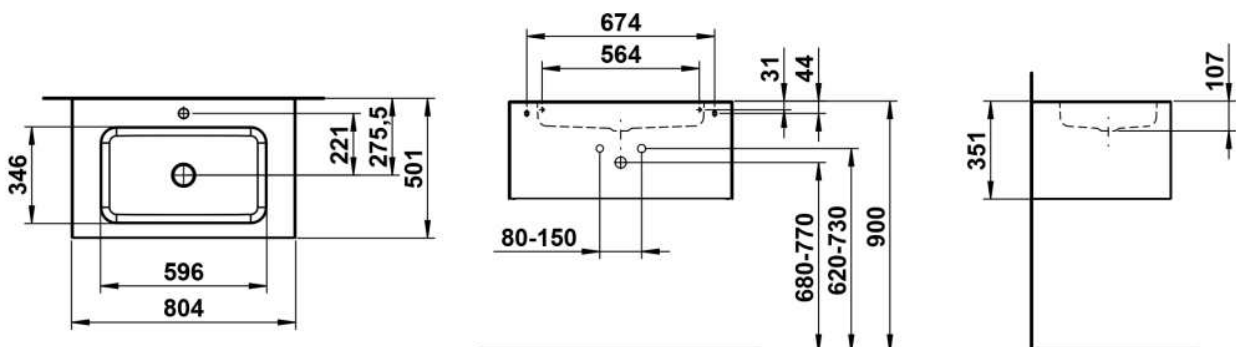

FOLIO

Washplace, wall-hung, glazed steel, with tap bank, with one tap hole, centered, without overflow, including fixing set, drain valve

DIMENSIONS

Length	804 mm
Width	500 mm
Height	350 mm

COLOUR AND FINISH

524 Brushed Oak, Wood Effect Laminate

OPTIONS

111 - one tap hole, without overflow

Back glazed

Bowl length (mm) : 804

Bowl position : Central

Bowl width (mm) : 501

Fixing kit : Included

Glazed base

Installation type : Wall-hung

Internal Shape : 6 - Rectangular

Material : Glazed steel

Net weight (kg) : 42.5

Overflow type : Standard

Plug and Waste : Included

Shape : Rectangular

Taphole configuration : No tapholes

Trap : Included

Waste : Included

Weight (Kg) : 42.5

Without overflow

TECHNICAL DRAWINGS