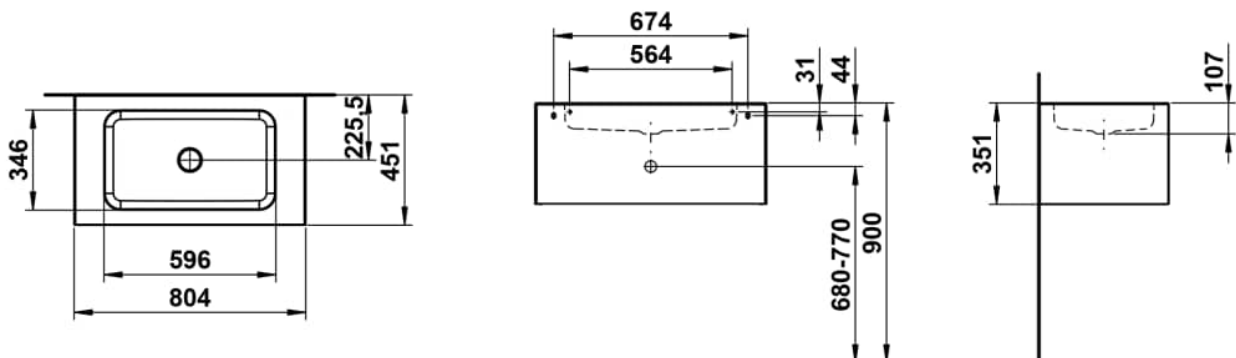

FOLIO

Washplace, wall-hung, glazed steel, without tap hole, without tap bank, without overflow, including fixing set, drain valve

DIMENSIONS

Length	804 mm
Width	450 mm
Height	350 mm

COLOUR AND FINISH

	525 White, Silk-Matt Lacquer

OPTIONS

112 - without tap hole, without overflow

Back glazed

Bowl length (mm) : 804

Bowl position : Central

Bowl width (mm) : 451

Fixing kit : Included

Glazed base

Installation type : Wall-hung

Internal Shape : 6 - Rectangular

Material : Glazed steel

Net weight (kg) : 40.5

Overflow type : Standard

Plug and Waste : Included

Shape : Rectangular

Taphole configuration : No tapholes

Trap : Included

Waste : Included

Weight (Kg) : 40.5

Without overflow

TECHNICAL DRAWINGS