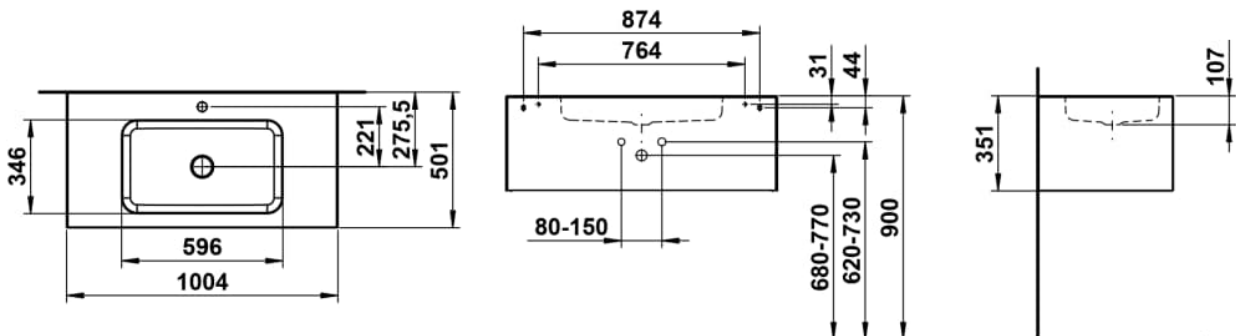

TECHNICAL DRAWINGS