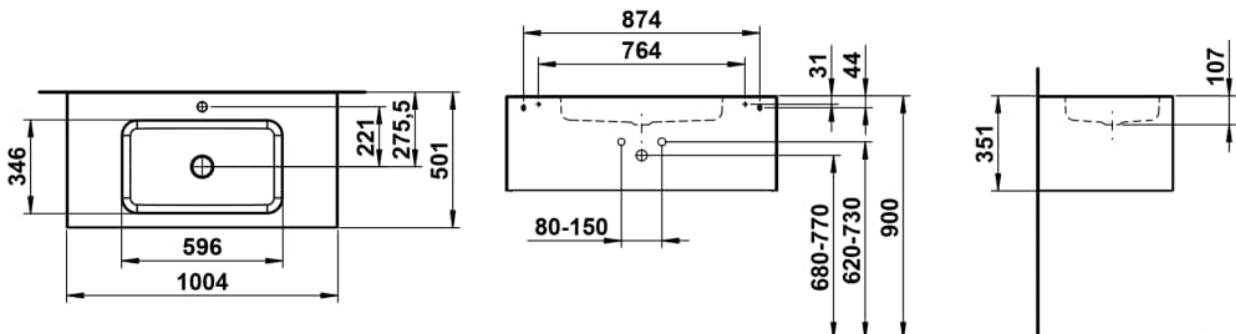

FOLIO

Washplace, wall-hung, glazed steel, with tap bank, with one tap hole, centered, without overflow, side shelves, including fixing set, drain valve

DIMENSIONS

Length	1004 mm
Width	500 mm
Height	350 mm

COLOUR AND FINISH

	524 Brushed Oak, Wood Effect Laminate
---	---------------------------------------

OPTIONS

111 - one tap hole, without overflow

Back glazed

Bowl length (mm) : 1004

Bowl position : Central

Bowl width (mm) : 501

Fixing kit : Included

Glazed base

Installation type : Wall-hung

Internal Shape : 6 - Rectangular

Material : Glazed steel

Net weight (kg) : 53

Overflow type : Standard

Plug and Waste : Included

Shape : Rectangular

Taphole configuration : No tapholes

Trap : Included

Waste : Included

Weight (Kg) : 53

Without overflow

TECHNICAL DRAWINGS

FOLIO