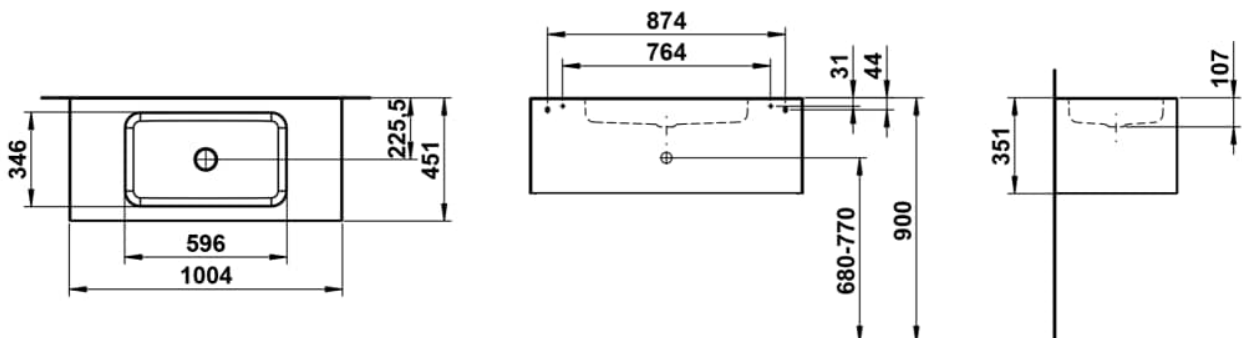

FOLIO

Washplace, wall-hung, glazed steel, without tap bank, without tap hole, without overflow, side shelves, including fixing set, drain valve

DIMENSIONS

Length	1004 mm
Width	450 mm
Height	350 mm

COLOUR AND FINISH

Fixing kit : Included

Glazed base

Installation type : Wall-hung

Internal Shape : 6 - Rectangular

Material : Glazed steel

Net weight (kg) : 50.5

Overflow type : Standard

Plug and Waste : Included

Shape : Rectangular

Taphole configuration : No tapholes

Trap : Included

Waste : Included

Weight (Kg) : 50.5

Without overflow

TECHNICAL DRAWINGS