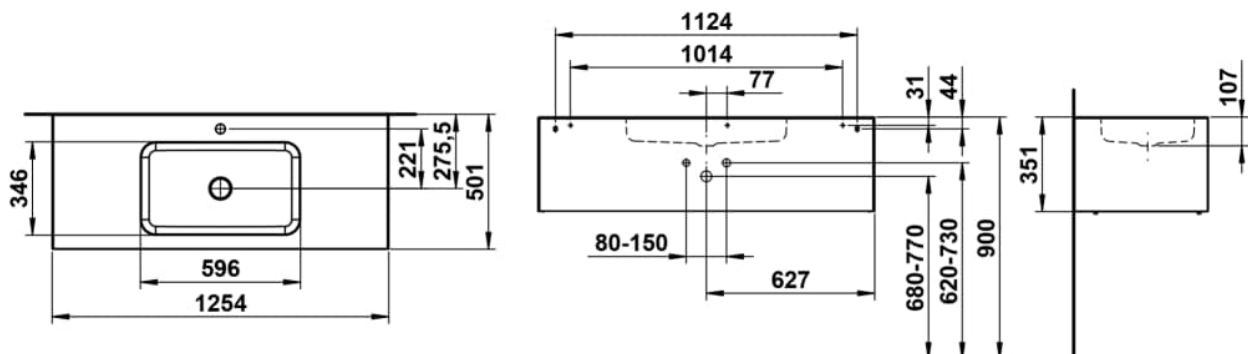

FOLIO

Washplace, wall-hung, glazed steel, with tap bank, with one tap hole, centered, without overflow, side shelves, including fixing set, drain valve

DIMENSIONS

Length	1254 mm
Width	500 mm
Height	350 mm

COLOUR AND FINISH

■ 522 Moonstone, Silk-Matt Lacquer

OPTIONS

111 - one tap hole, without overflow

Back glazed

Bowl length (mm) : 1254

Bowl position : Central

Bowl width (mm) : 501

Fixing kit : Included

Glazed base

Installation type : Wall-hung

Internal Shape : 6 - Rectangular

Material : Glazed steel

Net weight (kg) : 61.5

Overflow type : Standard

Plug and Waste : Included

Shape : Rectangular

Taphole configuration : No tapholes

Trap : Included

Waste : Included

Weight (Kg) : 61.5

Without overflow

TECHNICAL DRAWINGS

FOLIO