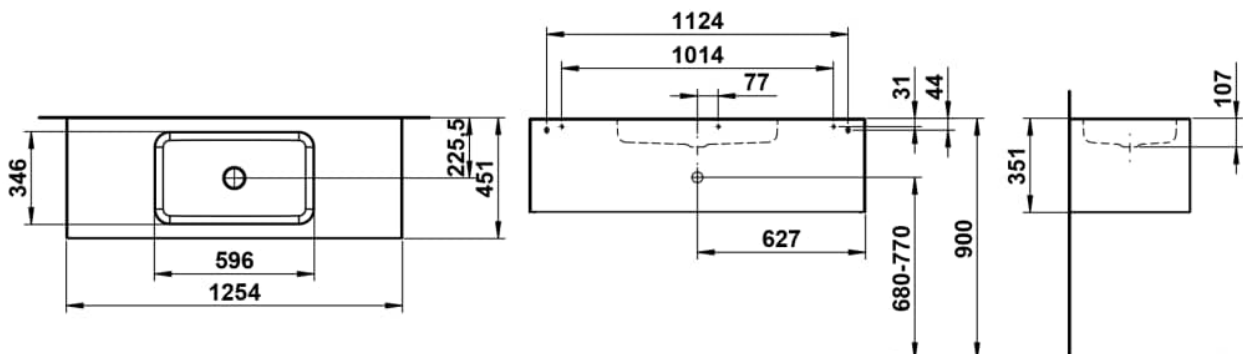

FOLIO

Washplace, wall-hung, glazed steel, without tap bank, without tap hole, without overflow, side shelves, including fixing set, drain valve

DIMENSIONS

Length	1254 mm
Width	450 mm
Height	350 mm

COLOUR AND FINISH

522 Moonstone, Silk-Matt Lacquer

OPTIONS

112 - without tap hole, without overflow

Back glazed

Bowl length (mm) : 1254

Bowl position : Central

Bowl width (mm) : 451

Fixing kit : Included

Glazed base

Installation type : Wall-hung

Internal Shape : 6 - Rectangular

Material : Glazed steel

Net weight (kg) : 56.5

Overflow type : Standard

Plug and Waste : Included

Shape : Rectangular

Taphole configuration : No tapholes

Trap : Included

Waste : Included

Weight (Kg) : 56.5

Without overflow

TECHNICAL DRAWINGS