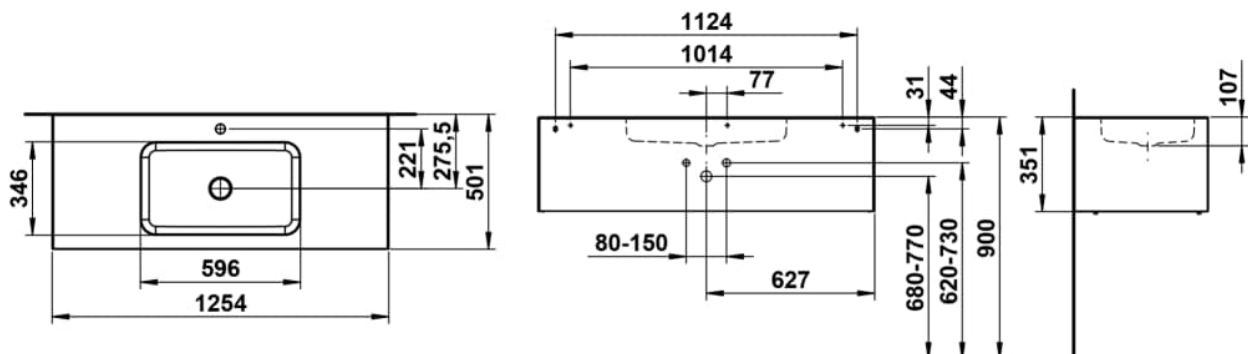

FOLIO

Washplace, wall-hung, glazed steel, with tap bank, with one tap hole, centered, without overflow, side shelves, including fixing set, drain valve

DIMENSIONS

Length	1254 mm
Width	500 mm
Height	350 mm

COLOUR AND FINISH

	524 Brushed Oak, Wood Effect Laminate
---	---------------------------------------

OPTIONS

111 - one tap hole, without overflow

Back glazed

Bowl length (mm) : 1254

Bowl position : Central

Bowl width (mm) : 501

Fixing kit : Included

Glazed base

Installation type : Wall-hung

Internal Shape : 6 - Rectangular

Material : Glazed steel

Net weight (kg) : 61.5

Overflow type : Standard

Plug and Waste : Included

Shape : Rectangular

Taphole configuration : No tapholes

Trap : Included

Waste : Included

Weight (Kg) : 61.5

Without overflow

TECHNICAL DRAWINGS

FOLIO