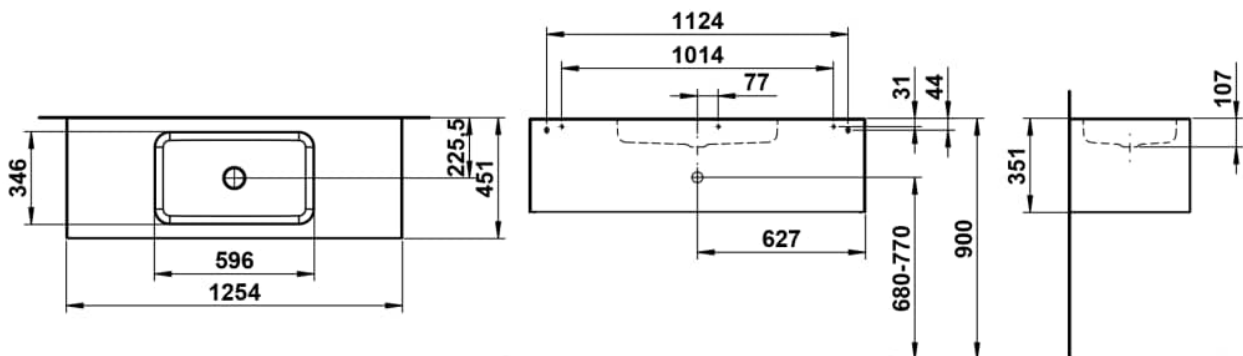

FOLIO

Washplace, wall-hung, glazed steel, without tap bank, without tap hole, without overflow, side shelves, including fixing set, drain valve

DIMENSIONS

Length	1254 mm
Width	450 mm
Height	350 mm

COLOUR AND FINISH

	524 Brushed Oak, Wood Effect Laminate
---	---------------------------------------

OPTIONS

112 - without tap hole, without overflow

Back glazed

Bowl length (mm) : 1254

Bowl position : Central

Bowl width (mm) : 451

Fixing kit : Included

Glazed base

Installation type : Wall-hung

Internal Shape : 6 - Rectangular

Material : Glazed steel

Net weight (kg) : 56.5

Overflow type : Standard

Plug and Waste : Included

Shape : Rectangular

Taphole configuration : No tapholes

Trap : Included

Waste : Included

Weight (Kg) : 56.5

Without overflow

TECHNICAL DRAWINGS