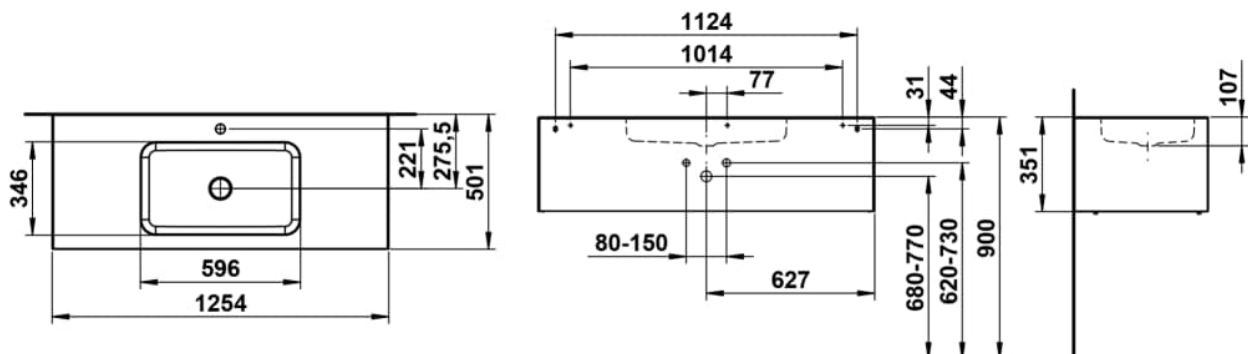

FOLIO

Washplace, wall-hung, glazed steel, with tap bank, with one tap hole, centered, without overflow, side shelves, including fixing set, drain valve

DIMENSIONS

Length	1254 mm
Width	500 mm
Height	350 mm

COLOUR AND FINISH

	525 White, Silk-Matt Lacquer
---	------------------------------

OPTIONS

111 - one tap hole, without overflow

Back glazed

Bowl length (mm) : 1254

Bowl position : Central

Bowl width (mm) : 501

Fixing kit : Included

Glazed base

Installation type : Wall-hung

Internal Shape : 6 - Rectangular

Material : Glazed steel

Net weight (kg) : 61.5

Overflow type : Standard

Plug and Waste : Included

Shape : Rectangular

Taphole configuration : No tapholes

Trap : Included

Waste : Included

Weight (Kg) : 61.5

Without overflow

TECHNICAL DRAWINGS

FOLIO