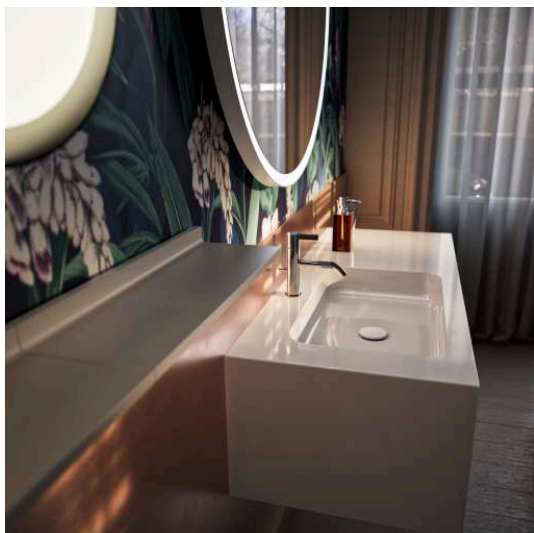

## FOLIO

Washplace, wall-hung, glazed steel, with tap bank, with one tap hole, centered, without overflow, shelf right, including fixing set, drain valve

## FOLIO

FOLIO is more than just a washbasin. It is a composition—the perfect fusion of form, function, and material. FOLIO doesn't merely integrate into a space; it redefines it.

Its clear geometry, minimal radii, and flat surfaces are the result of high-precision craftsmanship. A 3 mm-thin cover made of glazed steel folds precisely around the washbasin—enveloping it like a delicate sheet—telling a story of artisanal precision and intelligent design with every touch.

In FOLIO, storage is not an afterthought but an integral part of the concept—subtle, elegant, and exact. The matching FOLIO tall cabinet continues the same design language, expanding the functional space without adding visual noise—making it ideal for architecturally sophisticated bathroom solutions.