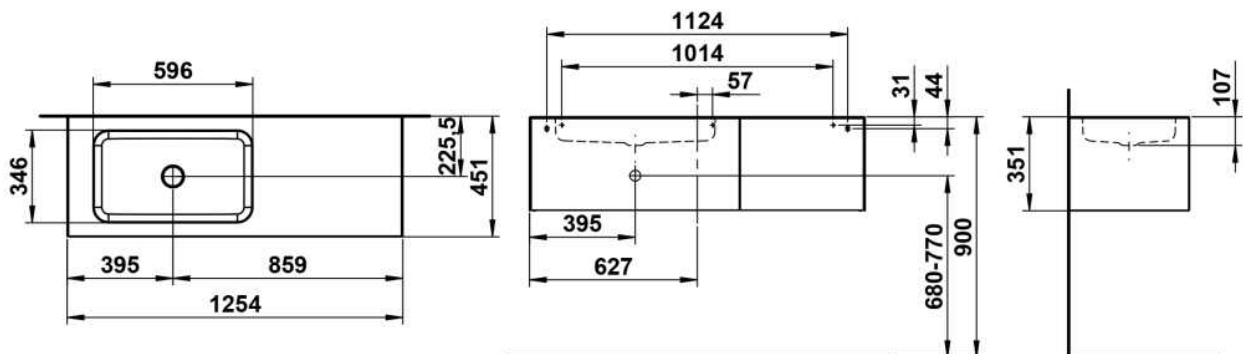

FOLIO

Washplace, wall-hung, glazed steel, without tap bank, without tap hole, without overflow, shelf right, including fixing set, drain valve

DIMENSIONS

Length	1254 mm
Width	450 mm
Height	350 mm

COLOUR AND FINISH

 522 Moonstone, Silk-Matt Lacquer

OPTIONS

112 - without tap hole, without overflow

Asymmetrical	Installation type : Wall-hung	Taphole configuration : No tapholes
Back glazed	Internal Shape : 6 - Rectangular	Trap : Included
Bowl length (mm) : 1254	Material : Glazed steel	Waste : Included
Bowl position : Left	Net weight (kg) : 62	Weight (Kg) : 62
Bowl width (mm) : 451	Overflow type : Standard	Without overflow
Fixing kit : Included	Plug and Waste : Included	
Glazed base	Shape : Rectangular	

TECHNICAL DRAWINGS

FOLIO

FOLIO is more than just a washbasin. It is a composition—the perfect fusion of form, function, and material. FOLIO doesn't merely integrate into a space; it redefines it.

Its clear geometry, minimal radii, and flat surfaces are the result of high-precision craftsmanship. A 3 mm-thin cover made of glazed steel folds precisely around the washbasin—enveloping it like a delicate sheet—telling a story of artisanal precision and intelligent design with every touch.