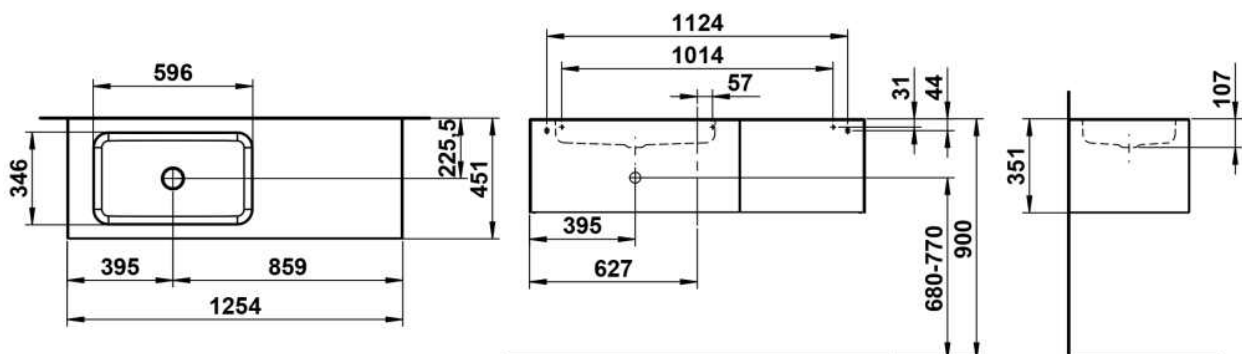

FOLIO

Washplace, wall-hung, glazed steel, without tap bank, without tap hole, without overflow, shelf right, including fixing set, drain valve

DIMENSIONS

Length	1254 mm
Width	450 mm
Height	350 mm

COLOUR AND FINISH

Fixing kit : Included

Glazed base

Installation type : Wall-hung

Internal Shape : 6 - Rectangular

Material : Glazed steel

Net weight (kg) : 62

Overflow type : Standard

Plug and Waste : Included

Shape : Rectangular

Taphole configuration : No tapholes

Trap : Included

Waste : Included

Weight (Kg) : 62

Without overflow

TECHNICAL DRAWINGS

FOLIO