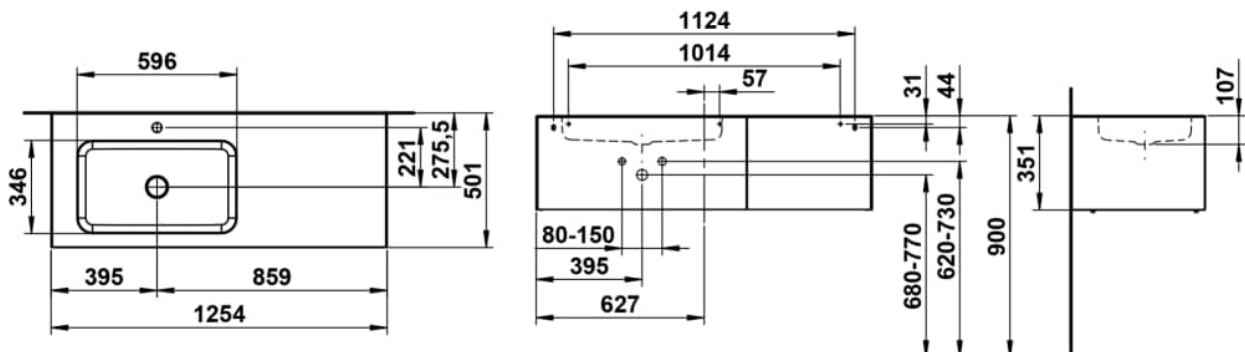

FOLIO

Washplace, wall-hung, glazed steel, with tap bank, with one tap hole, centered, without overflow, shelf right, including fixing set, drain valve

DIMENSIONS

Length	1254 mm
Width	500 mm
Height	350 mm

COLOUR AND FINISH

 524	Brushed Oak, Wood Effect Laminate
--	-----------------------------------

OPTIONS

111 - one tap hole, without overflow

Asymmetrical

Back glazed

Bowl length (mm) : 1254

Bowl position : Left

Bowl width (mm) : 501

Fixing kit : Included

Glazed base

Installation type : Wall-hung

Internal Shape : 6 - Rectangular

Material : Glazed steel

Net weight (kg) : 68

Overflow type : Standard

Plug and Waste : Included

Shape : Rectangular

Tap hole configuration : No tap holes

Trap : Included

Waste : Included

Weight (Kg) : 68

Without overflow

TECHNICAL DRAWINGS