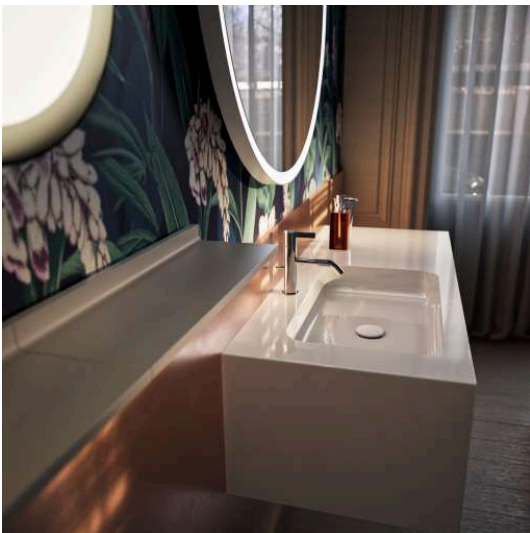

FOLIO

Washplace, wall-hung, glazed steel, with tap bank, with one tap hole, centered, without overflow, shelf right, including fixing set, drain valve

DIMENSIONS

Length	1254 mm
Width	500 mm
Height	350 mm

Bowl width (mm) : 501

Fixing kit : Included

Glazed base

Installation type : Wall-hung

Internal Shape : 6 - Rectangular

Material : Glazed steel

Net weight (kg) : 68

Overflow type : Standard

FOLIO

FOLIO is more than just a washbasin. It is a composition—the perfect fusion of form, function, and material. FOLIO doesn't merely integrate into a space; it redefines it.

Its clear geometry, minimal radii, and flat surfaces are the result of high-precision craftsmanship. A 3 mm-thin cover made of glazed steel folds precisely around the washbasin—enveloping it like a delicate sheet—telling a story of artisanal precision and intelligent design with every touch.

In FOLIO, storage is not an afterthought but an integral part of the concept—subtle, elegant, and exact. The matching FOLIO tall cabinet continues the same design language, expanding the functional space without adding visual noise—making it ideal for architecturally sophisticated bathroom solutions.