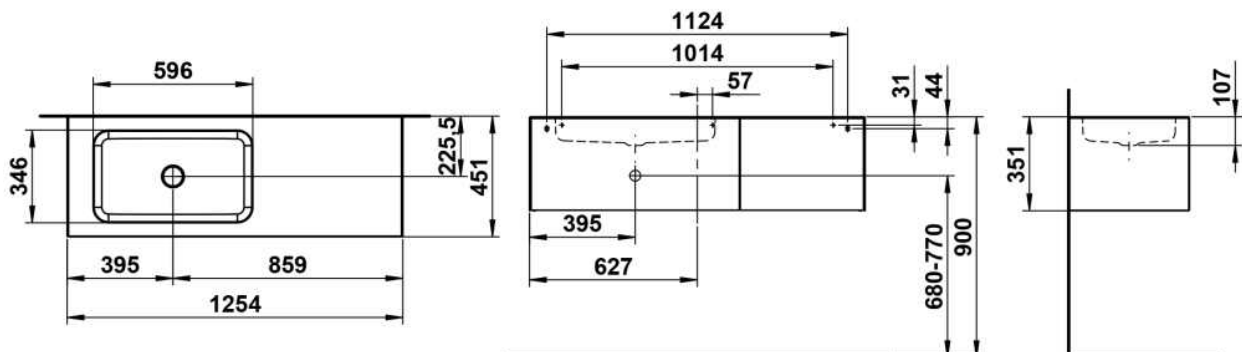

FOLIO

Washplace, wall-hung, glazed steel, without tap bank, without tap hole, without overflow, shelf right, including fixing set, drain valve

DIMENSIONS

Length	1254 mm
Width	450 mm
Height	350 mm

COLOUR AND FINISH

	524 Brushed Oak, Wood Effect Laminate
---	---------------------------------------

OPTIONS

112 - without tap hole, without overflow

Asymmetrical

Back glazed

Bowl length (mm) : 1254

Bowl position : Left

Bowl width (mm) : 451

Fixing kit : Included

Glazed base

Installation type : Wall-hung

Internal Shape : 6 - Rectangular

Material : Glazed steel

Net weight (kg) : 62

Overflow type : Standard

Plug and Waste : Included

Shape : Rectangular

Taphole configuration : No tapholes

Trap : Included

Waste : Included

Weight (Kg) : 62

Without overflow

TECHNICAL DRAWINGS

FOLIO