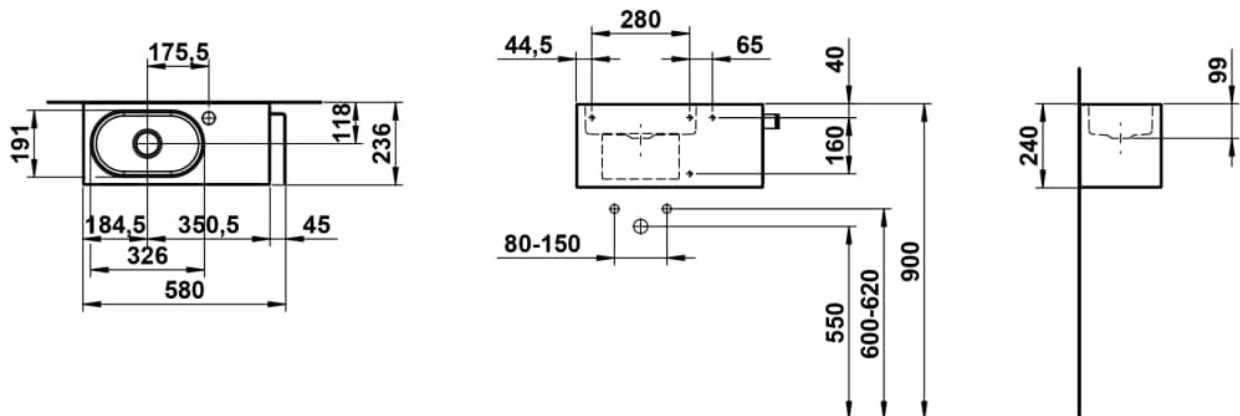

FUSION.S

Washplace, wall-hung, glazed steel, shelf right, with one tap hole, without overflow, including fixing set, drain valve

DIMENSIONS

Length	535 mm
Width	236 mm
Height	240 mm

COLOUR AND FINISH

<input type="checkbox"/>	000 White
--------------------------	-----------

OPTIONS

111 - one tap hole, without overflow

Asymmetrical

Back glazed

Bowl length (mm) : 580

Bowl position : Left

Bowl width (mm) : 240

Fixing kit : Included

Glazed base

Installation type : Wall-hung

Integrated shelf

Integrated towel rail

Internal Shape : 4 - Oval

Material : Glazed steel

Net weight (kg) : 7.1

Overflow type : Standard

Plug and Waste : Included

Shape : Rectangular

Taphole configuration : 1 taphole in the middle

Trap : Not included

Waste : Included

Weight (Kg) : 7.1

Without overflow

TECHNICAL DRAWINGS