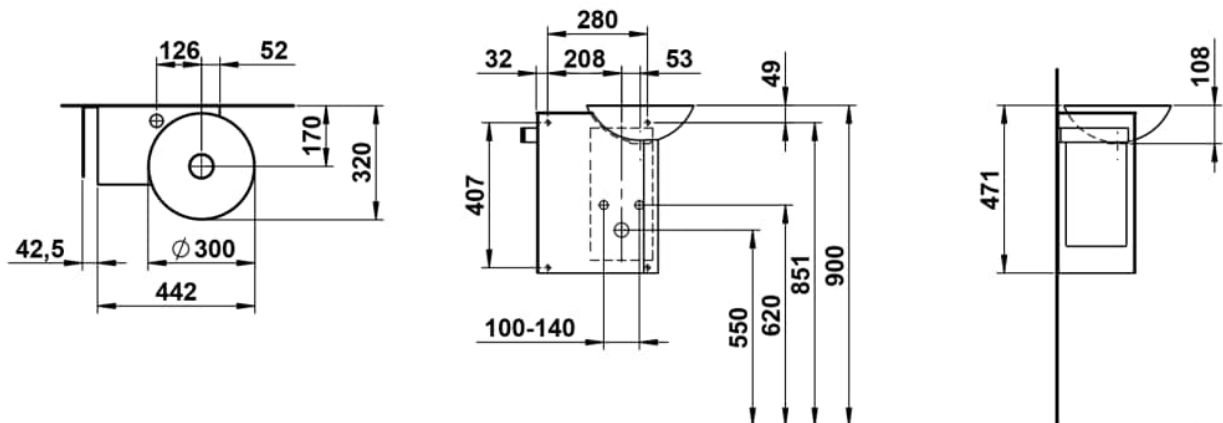

## DIMENSIONS

Length	485 mm
Width	317 mm
Height	470 mm

Glazed base

Installation type : Wall-hung

Integrated shelf

Integrated towel rail

Internal Shape : 1 - Round

Material : Glazed steel

Net weight (kg) : 12.85

Overflow type : Standard

Plug and Waste : Included

Shape : Rectangular

Taphole configuration : No tapholes

Trap : Included

Waste : Included

Weight (Kg) : 12.85

Without overflow

## TECHNICAL DRAWINGS