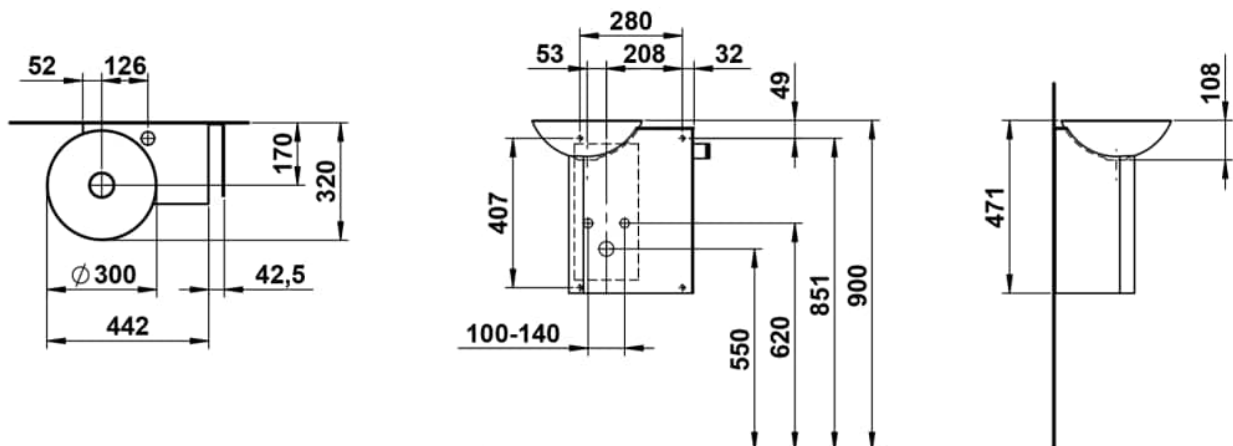

## DIMENSIONS

Length	485 mm
Width	317 mm
Height	470 mm

## OPTIONS

111 - one tap hole, without overflow

Asymmetrical

Back glazed

Bowl length (mm) : 485

Bowl position : Left

Bowl width (mm) : 321

Fixing kit : Included

Plug and Waste : Included

Shape : Rectangular

Taphole configuration : No tapholes

Trap : Included

Waste : Included

Weight (Kg) : 12.85

Without overflow

## TECHNICAL DRAWINGS