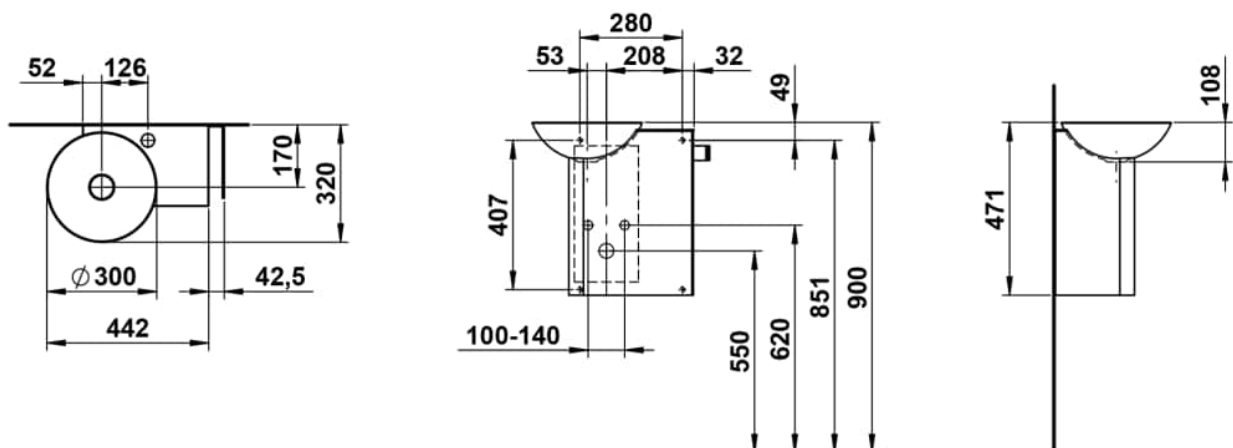

## DIMENSIONS

Length	485 mm
Width	317 mm
Height	470 mm

## OPTIONS

111 - one tap hole, without overflow

Asymmetrical

Back glazed

Bowl length (mm) : 485

Bowl position : Left

Bowl width (mm) : 321

Fixing kit : Included

Plug and Waste : Included

Shape : Rectangular

Taphole configuration : No tapholes

Trap : Included

Waste : Included

Weight (Kg) : 12.85

Without overflow

## TECHNICAL DRAWINGS