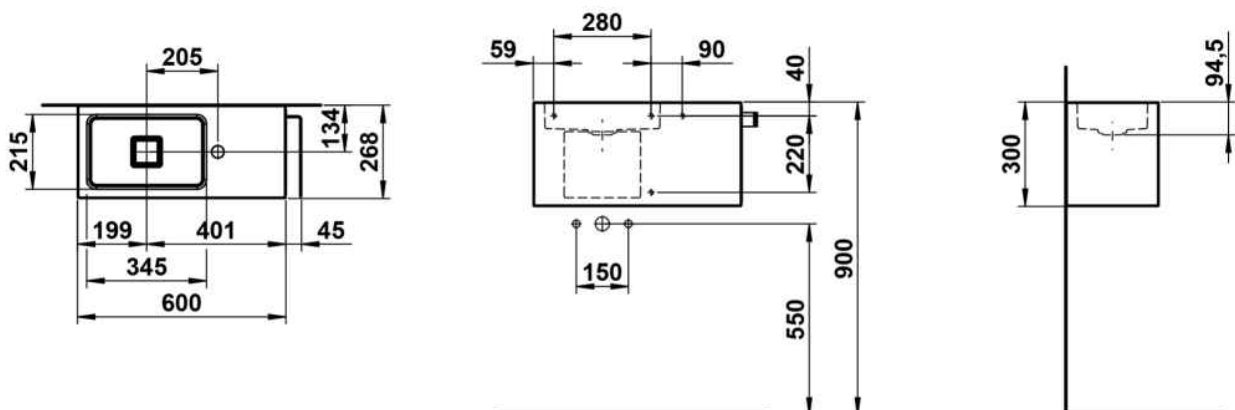

XPLORE.S

Washplace, wall-hung, glazed steel, shelf right, with one tap hole, without overflow, including fixing set, drain valve

DIMENSIONS

Length	600 mm
Width	268 mm
Height	300 mm

COLOUR AND FINISH

<input type="checkbox"/>	000 White
--------------------------	-----------

OPTIONS

111 - one tap hole, without overflow

Asymmetrical

Back glazed

Bowl length (mm) : 645

Bowl position : Left

Bowl width (mm) : 300

Fixing kit : Included

Glazed base

Installation type : Wall-hung

Integrated shelf

Integrated towel rail

Internal Shape : 6 - Rectangular

Material : Glazed steel

Net weight (kg) : 9.8

Overflow type : Standard

Plug and Waste : Included

Shape : Rectangular

Taphole configuration : 1 taphole in the middle

Trap : Not included

Waste : Included

Weight (Kg) : 9.8

Without overflow

TECHNICAL DRAWINGS