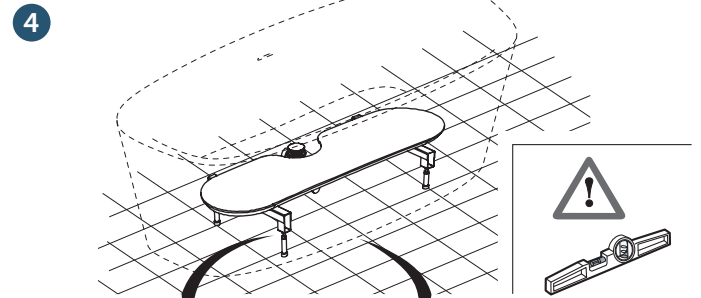

1

Dea/ Vara Freestanding	A	B
150x75	75	600
170x75	100	600
180x80	125	600
190x90	175	600

b

2

Ideal Standard International NV  
Corporate Village – Gent Building  
Da Vincilaan 2  
B1935 – Zaventem  
Belgium