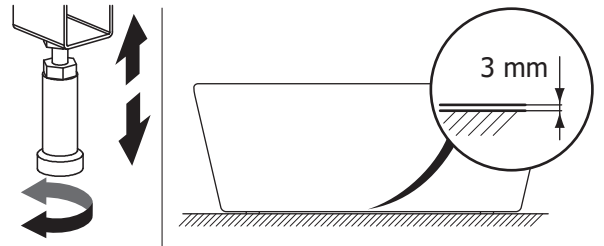

1

Dea/ Vara Freestanding	A	B
150x75	75	600
170x75	100	600
180x80	125	600
190x90	175	600

b

2

Ideal Standard International NV  
Corporate Village – Gent Building  
Da Vincilaan 2  
B1935 – Zaventem  
Belgium