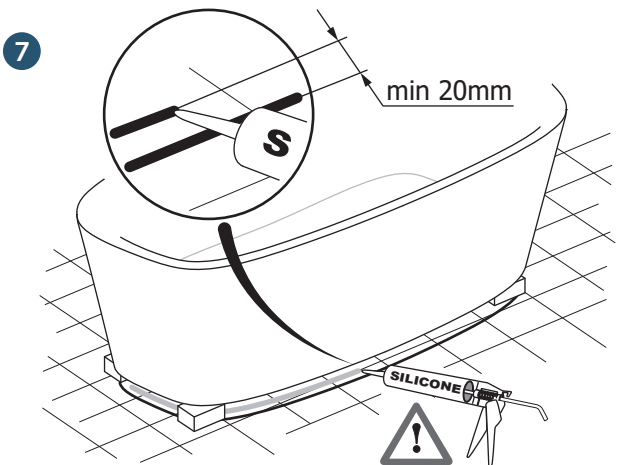

1

Dea/ Vara Freestanding	A	B
150x75	75	600
170x75	100	600
180x80	125	600
190x90	175	600

b

2

Ideal Standard International NV  
Corporate Village – Gent Building  
Da Vincilaan 2  
B1935 – Zaventem  
Belgium