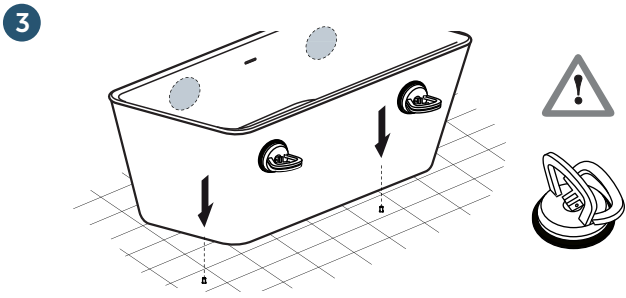

1

| Tonic II Freestanding | A | B |
|-----------------------|-----|-----|
| 180x80 | 165 | 650 |

b

2

Ideal Standard International NV
Corporate Village – Gent Building
Da Vincilaan 2
B1935 – Zaventem
Belgium