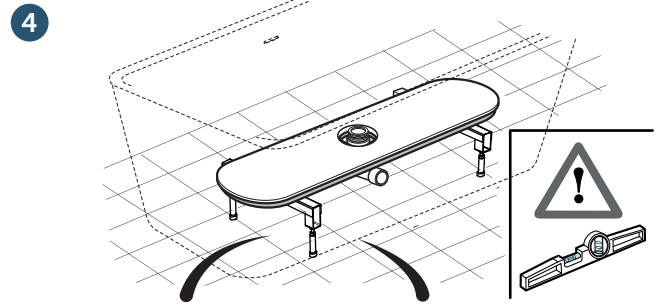

1

| Tonic II Freestanding | A | B |
|-----------------------|-----|-----|
| 180x80 | 165 | 650 |

b

2

Ideal Standard International NV
Corporate Village – Gent Building
Da Vincilaan 2
B1935 – Zaventem
Belgium