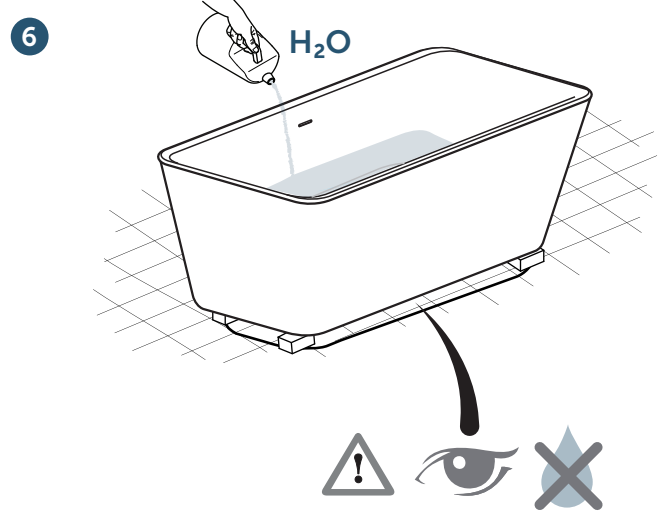

1

| Tonic II Freestanding | A | B |
|-----------------------|-----|-----|
| 180x80 | 165 | 650 |

b

2

Ideal Standard International NV
Corporate Village – Gent Building
Da Vincilaan 2
B1935 – Zaventem
Belgium