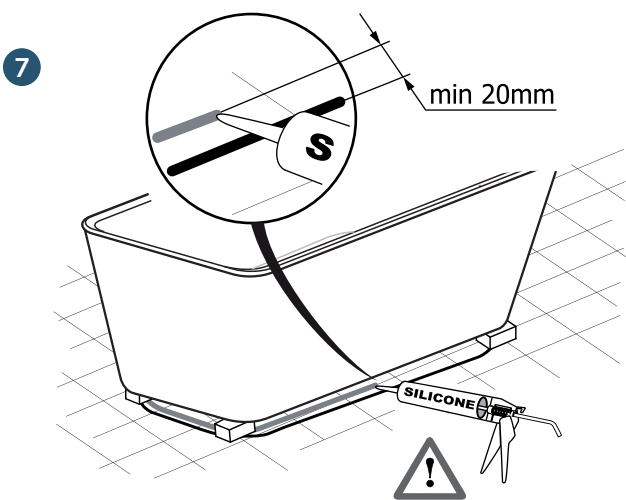

1

| Tonic II Freestanding | A | B |
|-----------------------|-----|-----|
| 180x80 | 165 | 650 |

b

2

Ideal Standard International NV
Corporate Village – Gent Building
Da Vincilaan 2
B1935 – Zaventem
Belgium