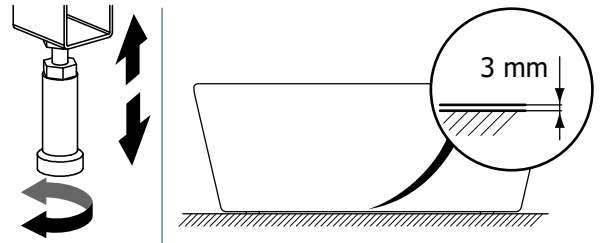

1

| Tonic II Freestanding | A | B |
|-----------------------|-----|-----|
| 180x80 | 165 | 650 |

b

2

Ideal Standard International NV
Corporate Village – Gent Building
Da Vincilaan 2
B1935 – Zaventem
Belgium