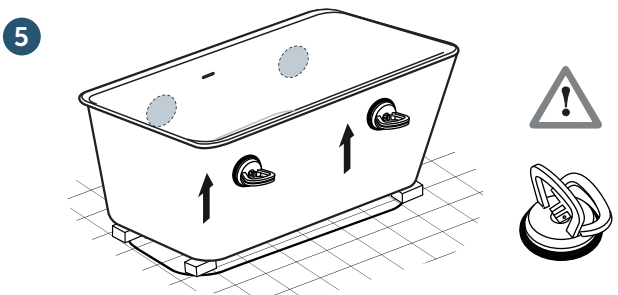

1

| Tonic II Freestanding | A | B |
|-----------------------|-----|-----|
| 180x80 | 165 | 650 |

b

2

Ideal Standard International NV
Corporate Village – Gent Building
Da Vincilaan 2
B1935 – Zaventem
Belgium