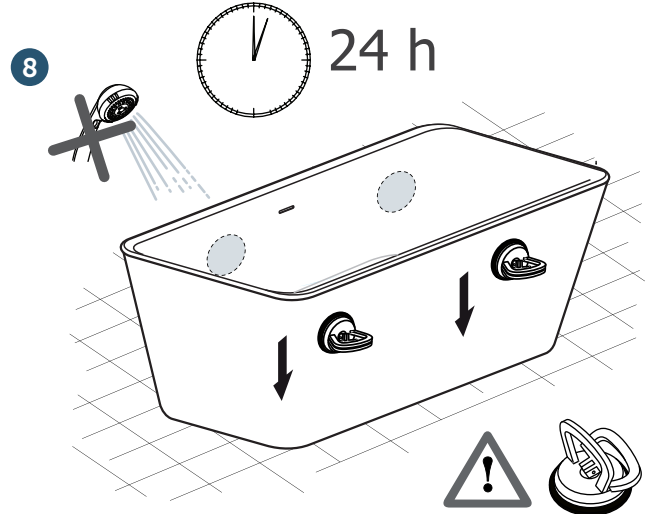

1

| Tonic II Freestanding | A | B |
|-----------------------|-----|-----|
| 180x80 | 165 | 650 |

b

2

Ideal Standard International NV
Corporate Village – Gent Building
Da Vincilaan 2
B1935 – Zaventem
Belgium