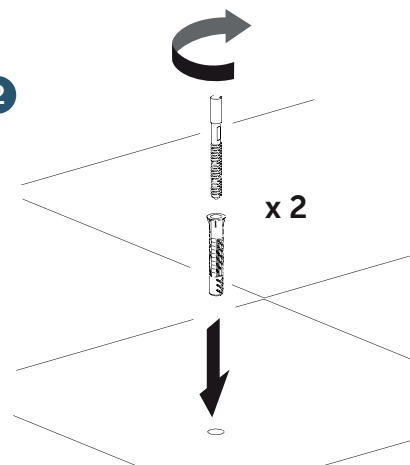

1

| Tonic II Freestanding | A | B |
|-----------------------|-----|-----|
| 180x80 | 165 | 650 |

b

2

Ideal Standard International NV
Corporate Village – Gent Building
Da Vincilaan 2
B1935 – Zaventem
Belgium