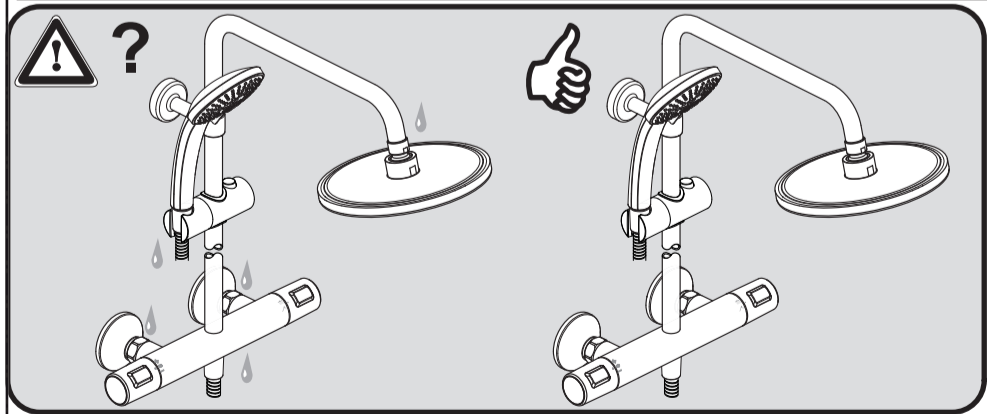

P	bar		MAX. 10		5		Q	(3 bar)
	T	°C		MAX. 80		65			8
						55			12

Q=0%

Q=50%

Q=100%

80

40