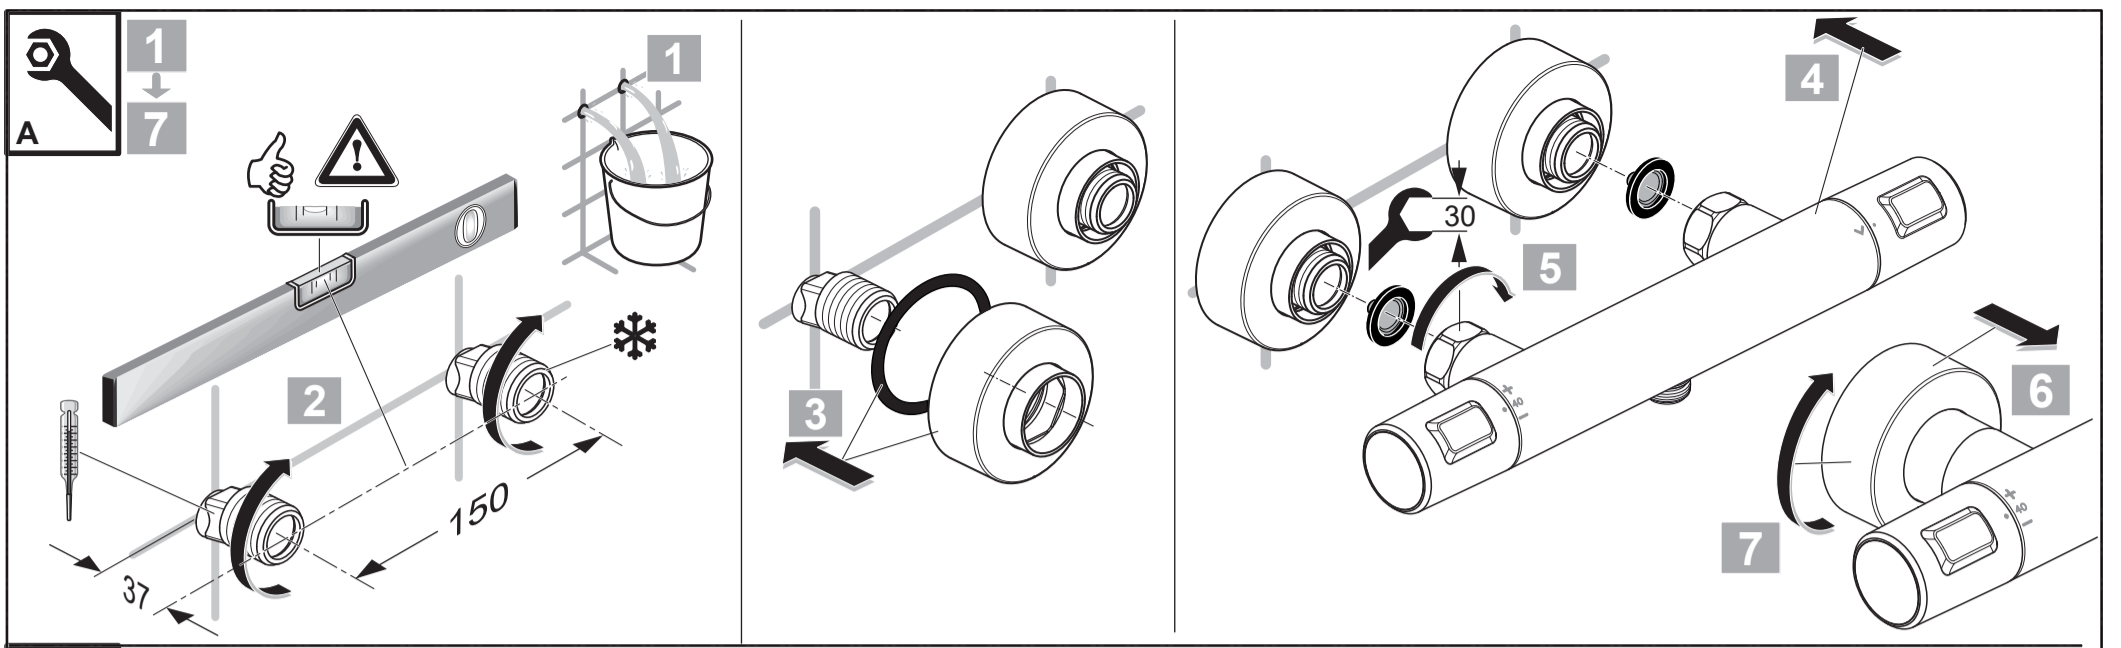

P	bar		MAX. 10		5		Q	(3 bar)
	T	°C		MAX. 80		65			8
						55			12

Q=0%

Q=50%

Q=100%

80

40