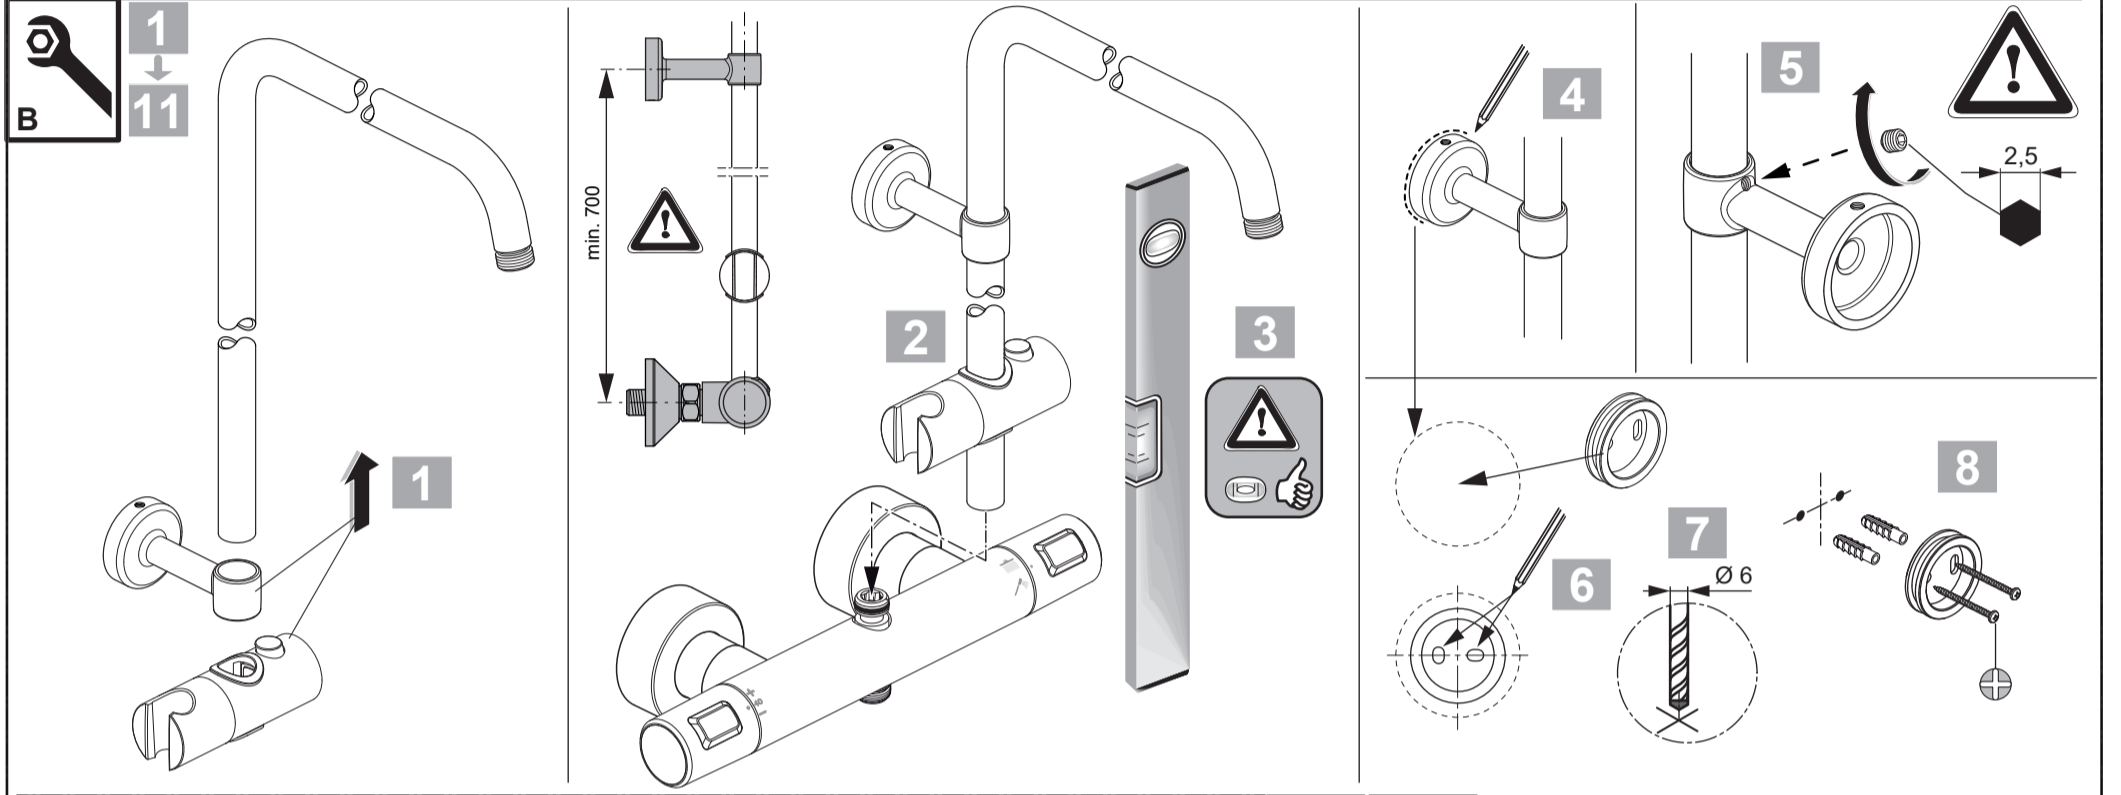

14	A 861 378 XX
15	A 861 379 XX 150 mm
	A 861 380 XX 300 mm
16	A 861 508 XX

Ideal Standard

**CERATHERM T25**  
**A 7545 ..**

0123 / A 868 963  
 Made in Germany

Ideal Standard International NV  
 Corporate Village - Gent Building  
 Da Vincilaan 2  
 1935 Zaventem  
 Belgium

www.idealstandardinternational.com

	<b>P</b>	bar		MAX. 10		5		<b>Q</b>	(3 bar)
	<b>T</b>	°C		MAX. 80		65			8
						55			12

Q=0%

Q=50%

Q=100%

80

40