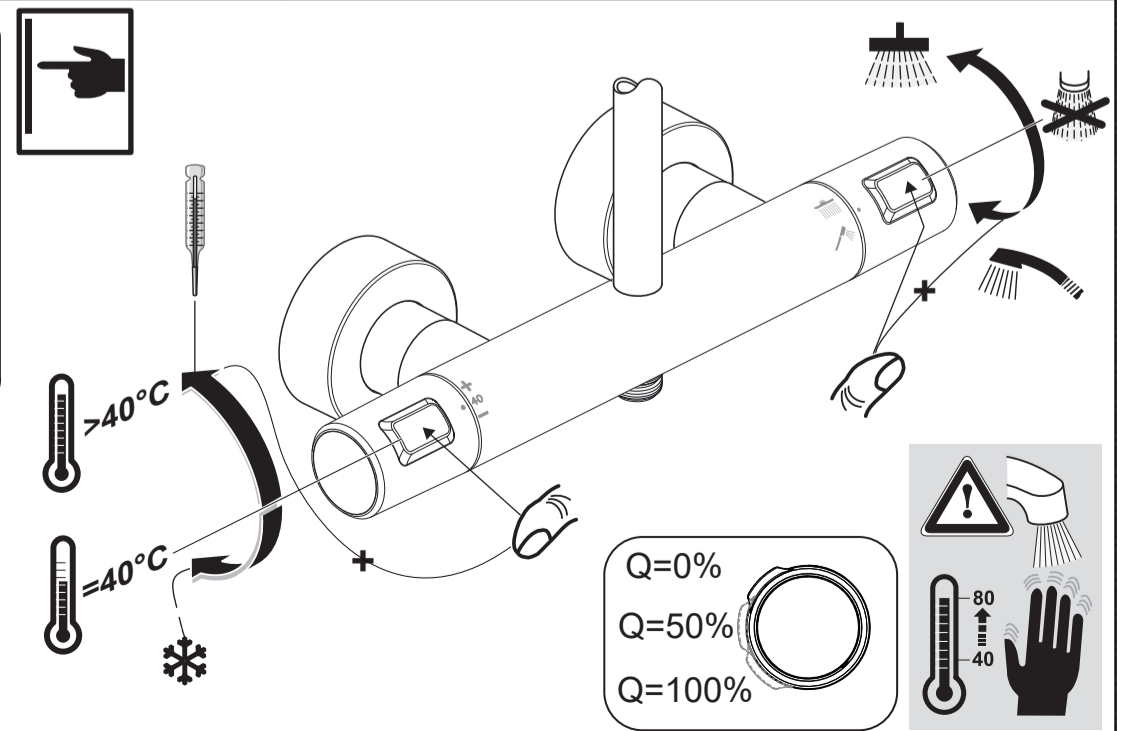

P	bar		MAX. 10		5		Q	(3 bar)
	T	°C		MAX. 80		65			8
						55			12

Q=0%

Q=50%

Q=100%

80

40