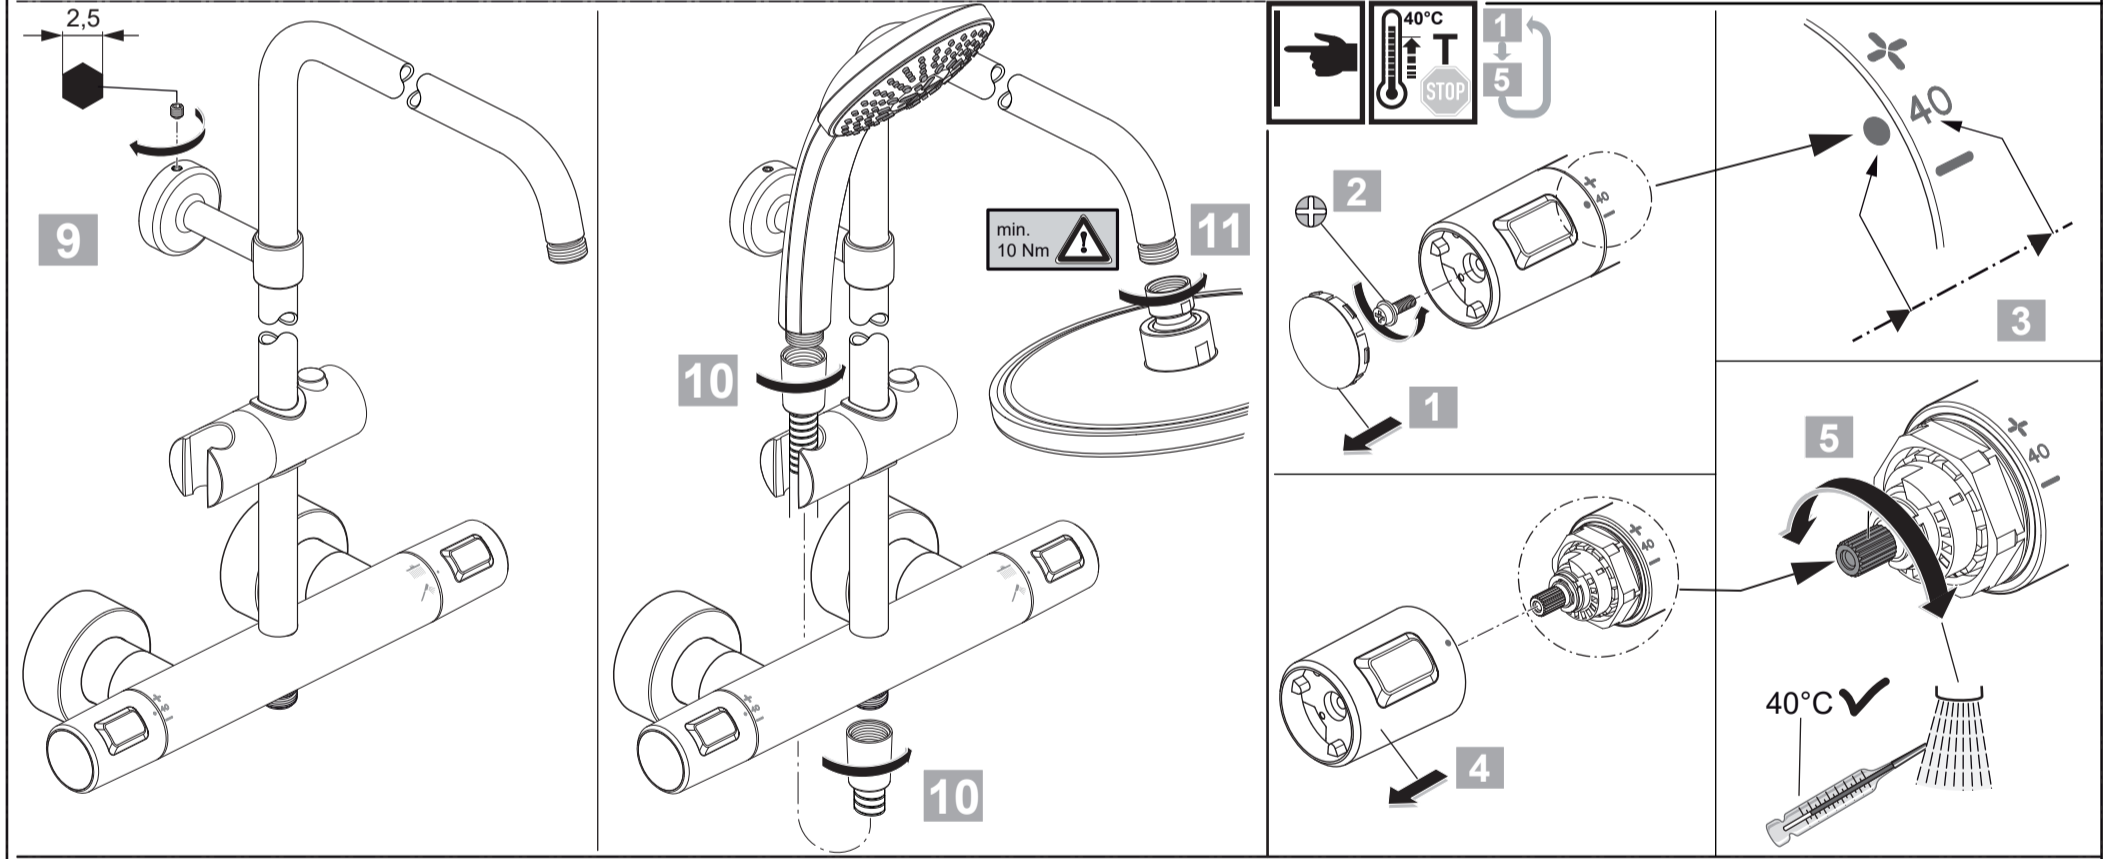

P	bar		MAX. 10		5		Q	(3 bar)
	T	°C		MAX. 80		65			8
						55			12

Q=0%

Q=50%

Q=100%

80

40