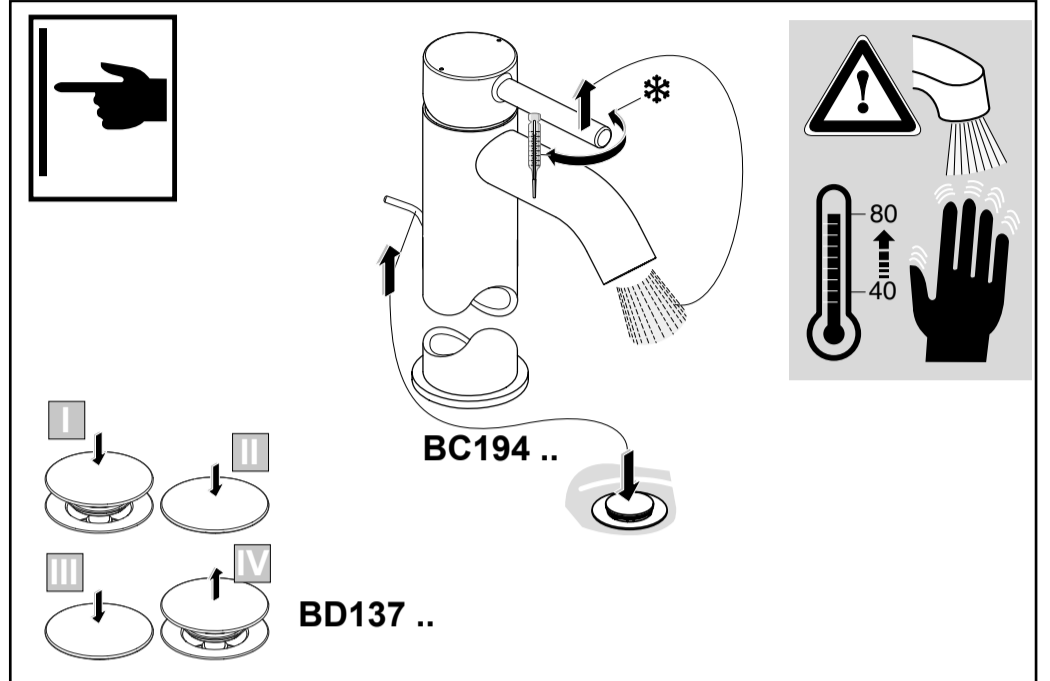

P	bar		MAX. 10		5			Q (3 bar)	
	T	°C		MAX. 80		65			l/min	5