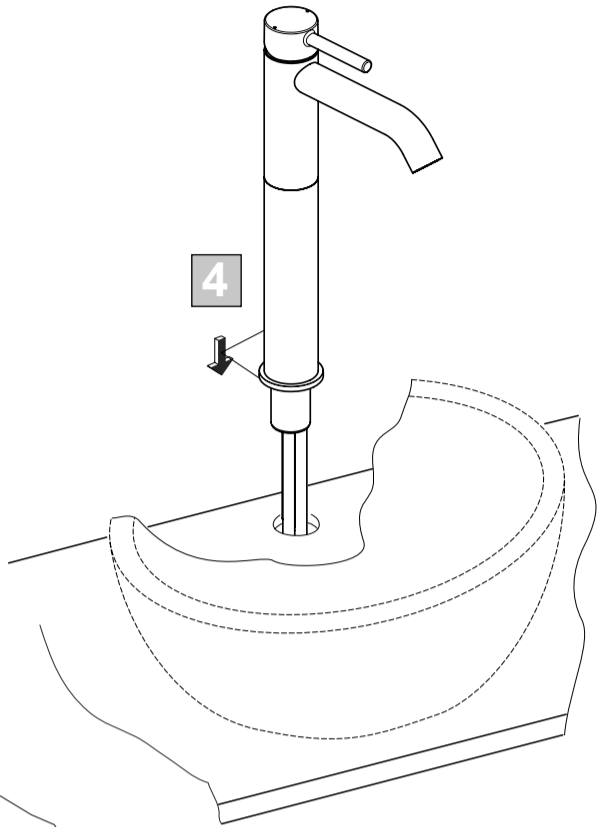

  
Ideal Standard

CERALINE

01.2023 / B565108

Ideal Standard International NV  
Corporate Village – Gent Building  
Da Vincilaan 2  
1935 Zaventem  
Belgium  
<http://www.idealstandardinternational.com>

1 x 190mm  
1 x 330mm