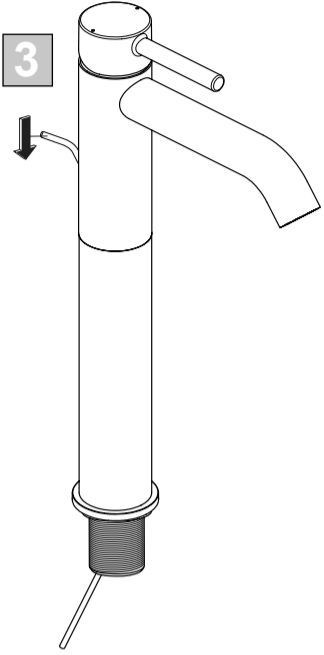

  
Ideal Standard

CERALINE

01.2023 / B565108

Ideal Standard International NV  
Corporate Village – Gent Building  
Da Vincilaan 2  
1935 Zaventem  
Belgium  
<http://www.idealstandardinternational.com>

1 x 190mm  
1 x 330mm