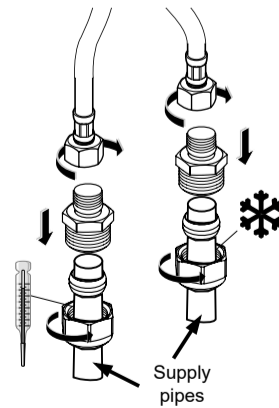

1 x 190mm
1 x 330mm

10
BD365..

	P	bar		MAX. 10		5			Q (3 bar)	
	T	°C		MAX. 80		65			l/min	5

T
STOP

P	T	°C	4	3	2	1	0
			°C	°C	°C	°C	°C
0,3 MPa 3 bar	50°C	15°C	27	33	41	48	50
	65°C	15°C	33	42	53	63	65
	85°C	15°C	41	53	68	83	85