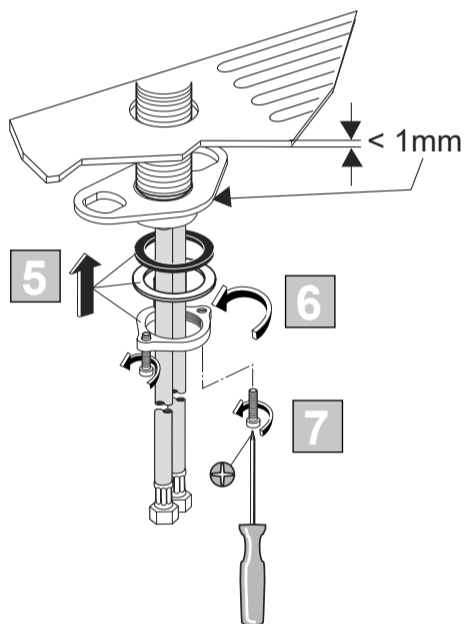

  
Ideal Standard

CERALINE

01.2023 / B565108

Ideal Standard International NV  
Corporate Village – Gent Building  
Da Vincilaan 2  
1935 Zaventem  
Belgium  
<http://www.idealstandardinternational.com>

1 x 190mm  
1 x 330mm