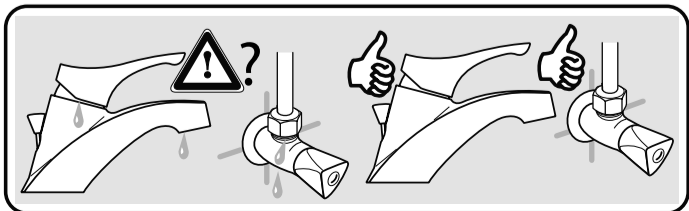

1 x 190mm
1 x 330mm

10
BD365..

	P	bar		MAX. 10		5			Q (3 bar)	
	T	°C		MAX. 80		65			l/min	5

T
STOP

P	T	°C	4	3	2	1	0
			°C	°C	°C	°C	°C
0,3 MPa 3 bar	50°C	15°C	27	33	41	48	50
	65°C	15°C	33	42	53	63	65
	85°C	15°C	41	53	68	83	85