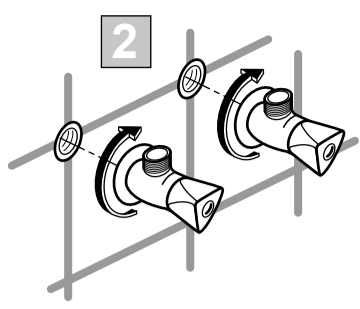

  
Ideal Standard

CERALINE

01.2023 / B565108

Ideal Standard International NV  
Corporate Village – Gent Building  
Da Vincilaan 2  
1935 Zaventem  
Belgium  
<http://www.idealstandardinternational.com>

1 x 190mm  
1 x 330mm