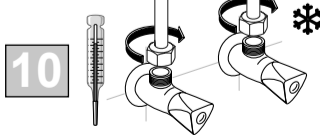

  
Ideal Standard

CERALINE

01.2023 / B565108

Ideal Standard International NV  
Corporate Village – Gent Building  
Da Vincilaan 2  
1935 Zaventem  
Belgium  
<http://www.idealstandardinternational.com>

1 x 190mm  
1 x 330mm