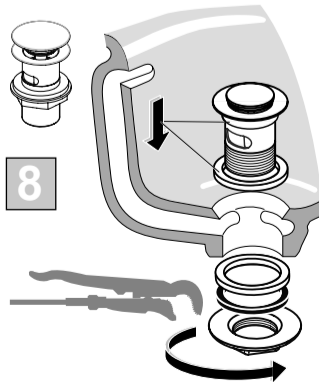

  
Ideal Standard

CERALINE

01.2023 / B565108

Ideal Standard International NV  
Corporate Village – Gent Building  
Da Vincilaan 2  
1935 Zaventem  
Belgium  
<http://www.idealstandardinternational.com>

1 x 190mm  
1 x 330mm