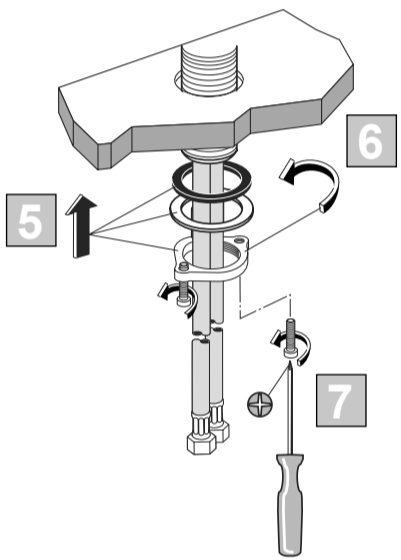

  
Ideal Standard

CERALINE

01.2023 / B565108

Ideal Standard International NV  
Corporate Village – Gent Building  
Da Vincilaan 2  
1935 Zaventem  
Belgium  
<http://www.idealstandardinternational.com>

1 x 190mm  
1 x 330mm