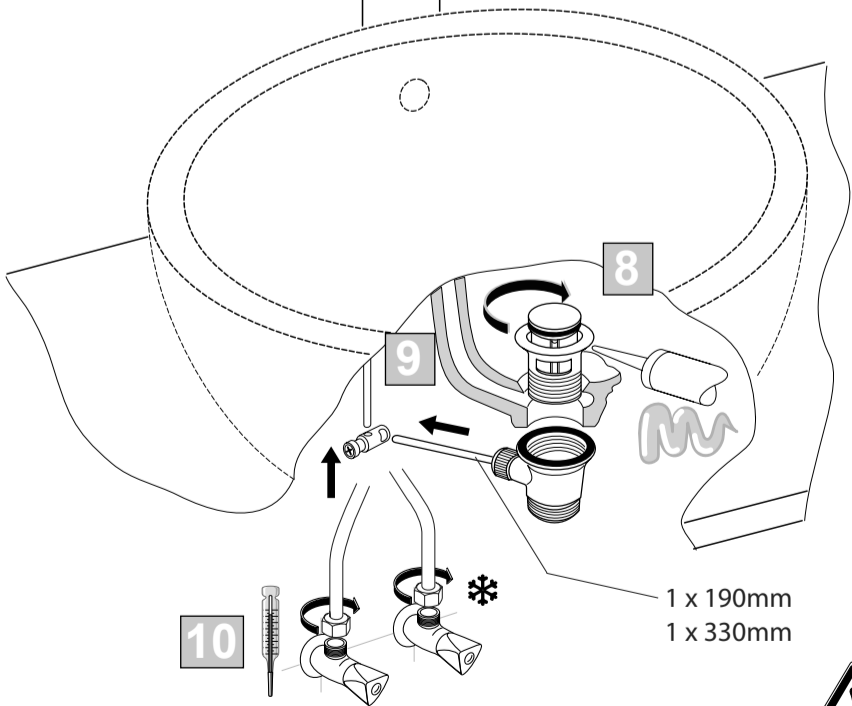

  
Ideal Standard

CERALINE

01.2023 / B565108

Ideal Standard International NV  
Corporate Village – Gent Building  
Da Vincilaan 2  
1935 Zaventem  
Belgium  
<http://www.idealstandardinternational.com>

1 x 190mm  
1 x 330mm