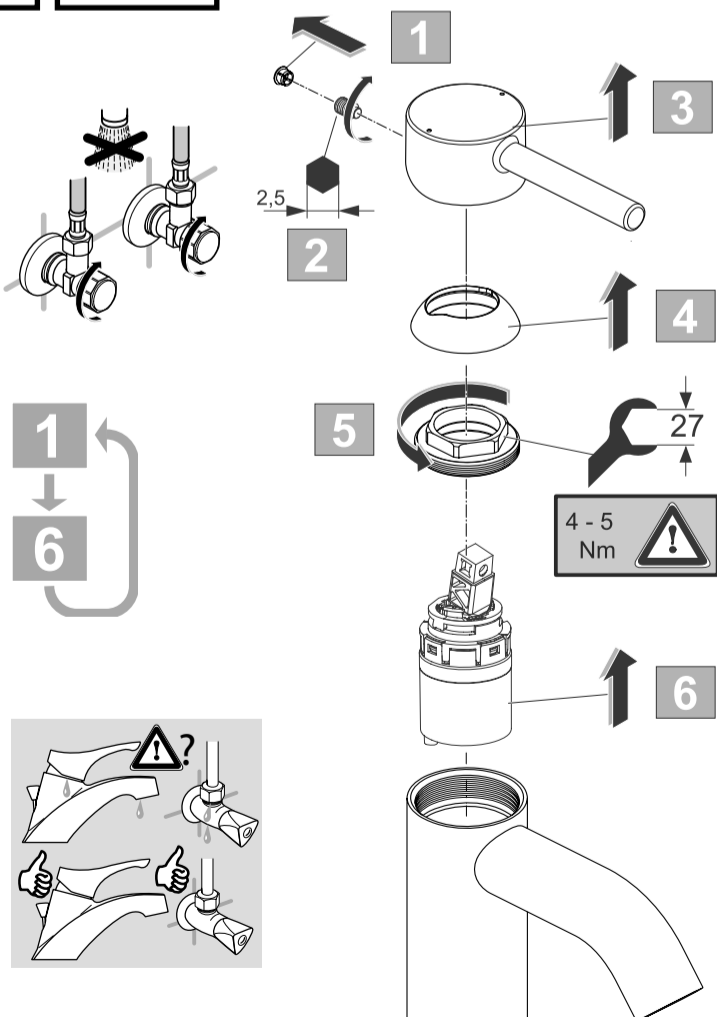

  
Ideal Standard

CERALINE

01.2023 / B565108

Ideal Standard International NV  
Corporate Village – Gent Building  
Da Vincilaan 2  
1935 Zaventem  
Belgium  
<http://www.idealstandardinternational.com>

1 x 190mm  
1 x 330mm