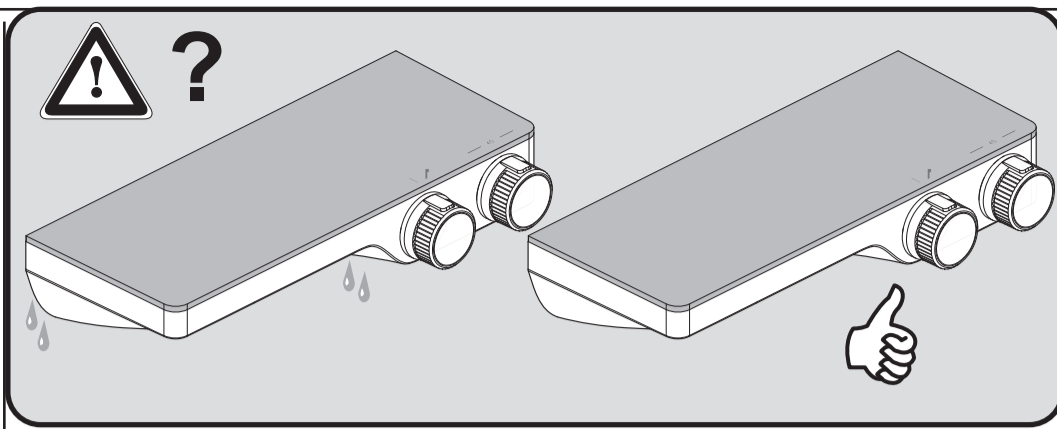

**CERATHERM S200**  
 A 7329 ..

0922 / A 868 988  
 Made in Germany

Ideal Standard International NV  
 Corporate Village - Gent Building  
 Da Vincilaan 2  
 1935 Zaventem  
 Belgium

www.idealstandardinternational.com