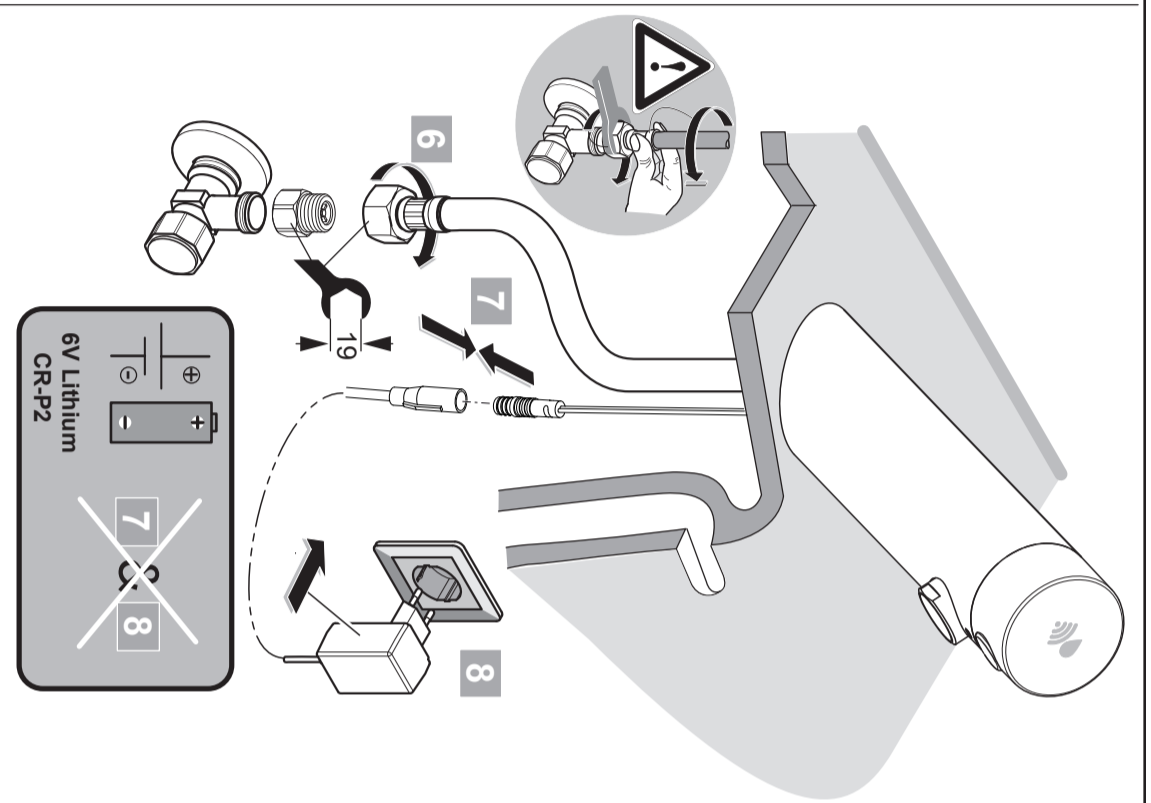

10 Sec.	60Sec.	15 Sec.	300Sec.