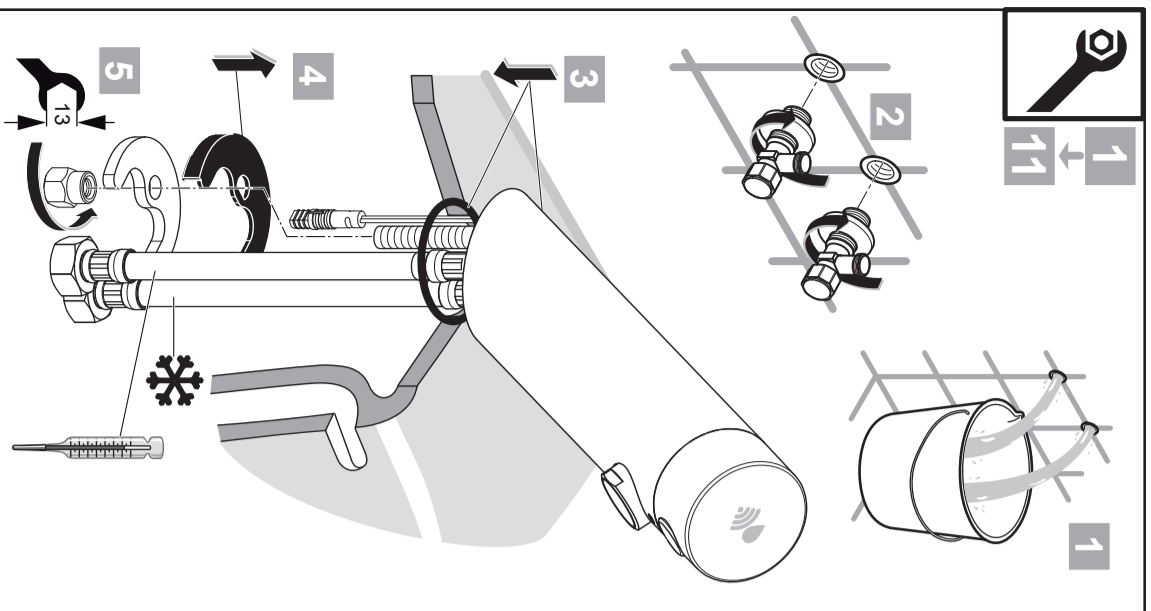

10 Sec.	60Sec.	15 Sec.	300Sec.