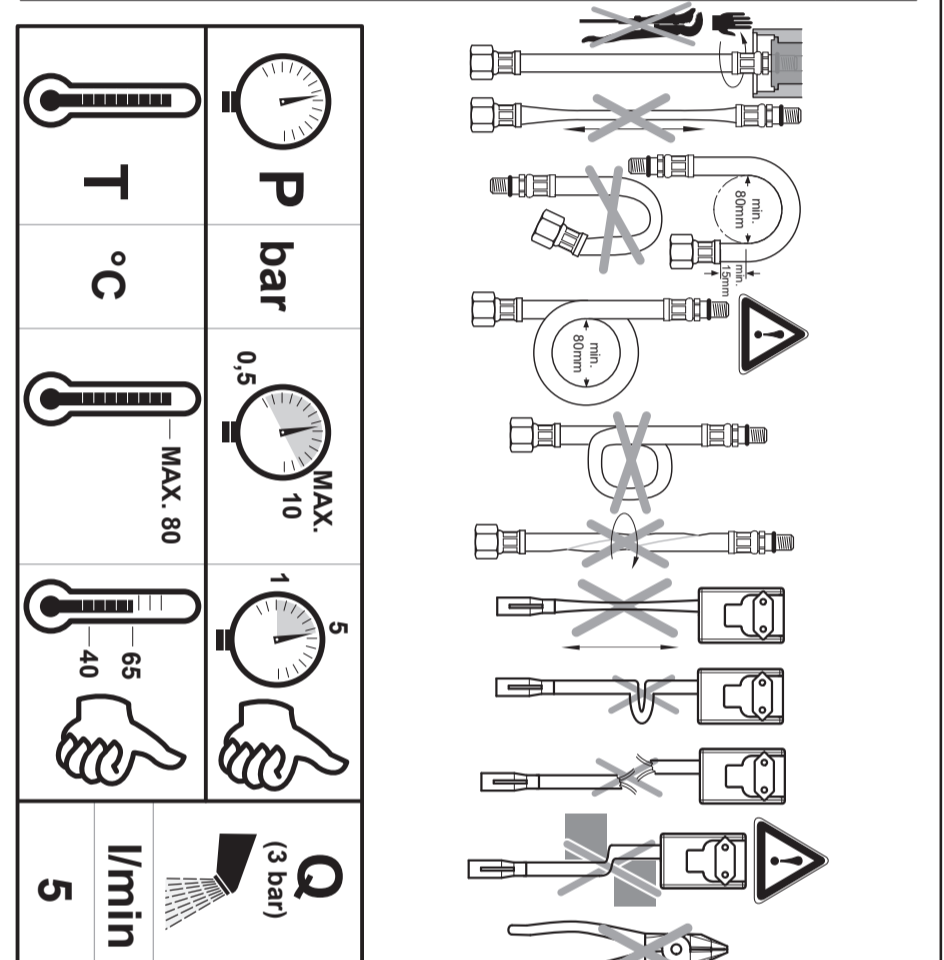

10 Sec.	60Sec.	15 Sec.	300Sec.