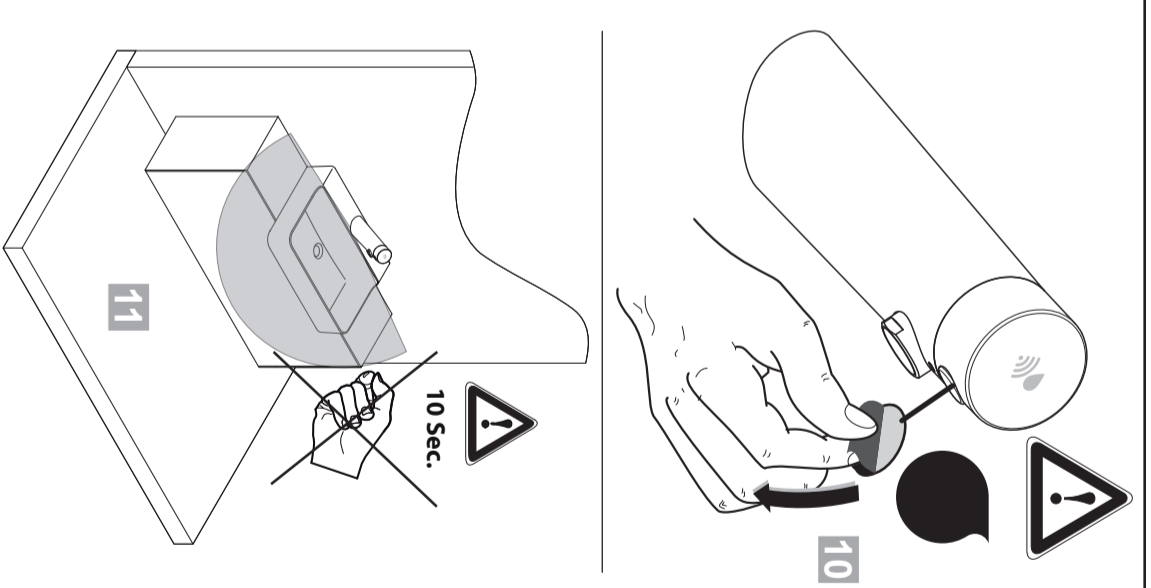

10 Sec.	60Sec.	15 Sec.	300Sec.