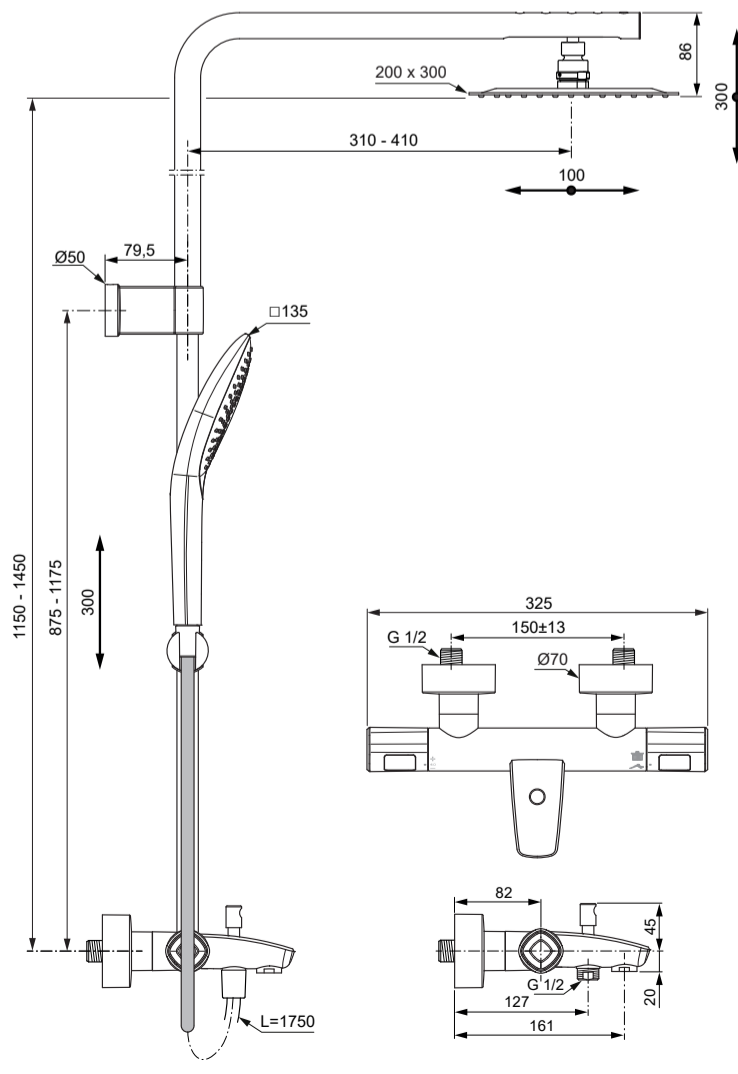

Ideal Standard International NV
Corporate Village - Gent Building
Da Vincilaan 2
1935 Zaventem
Belgium

www.idealstandardinternational.com