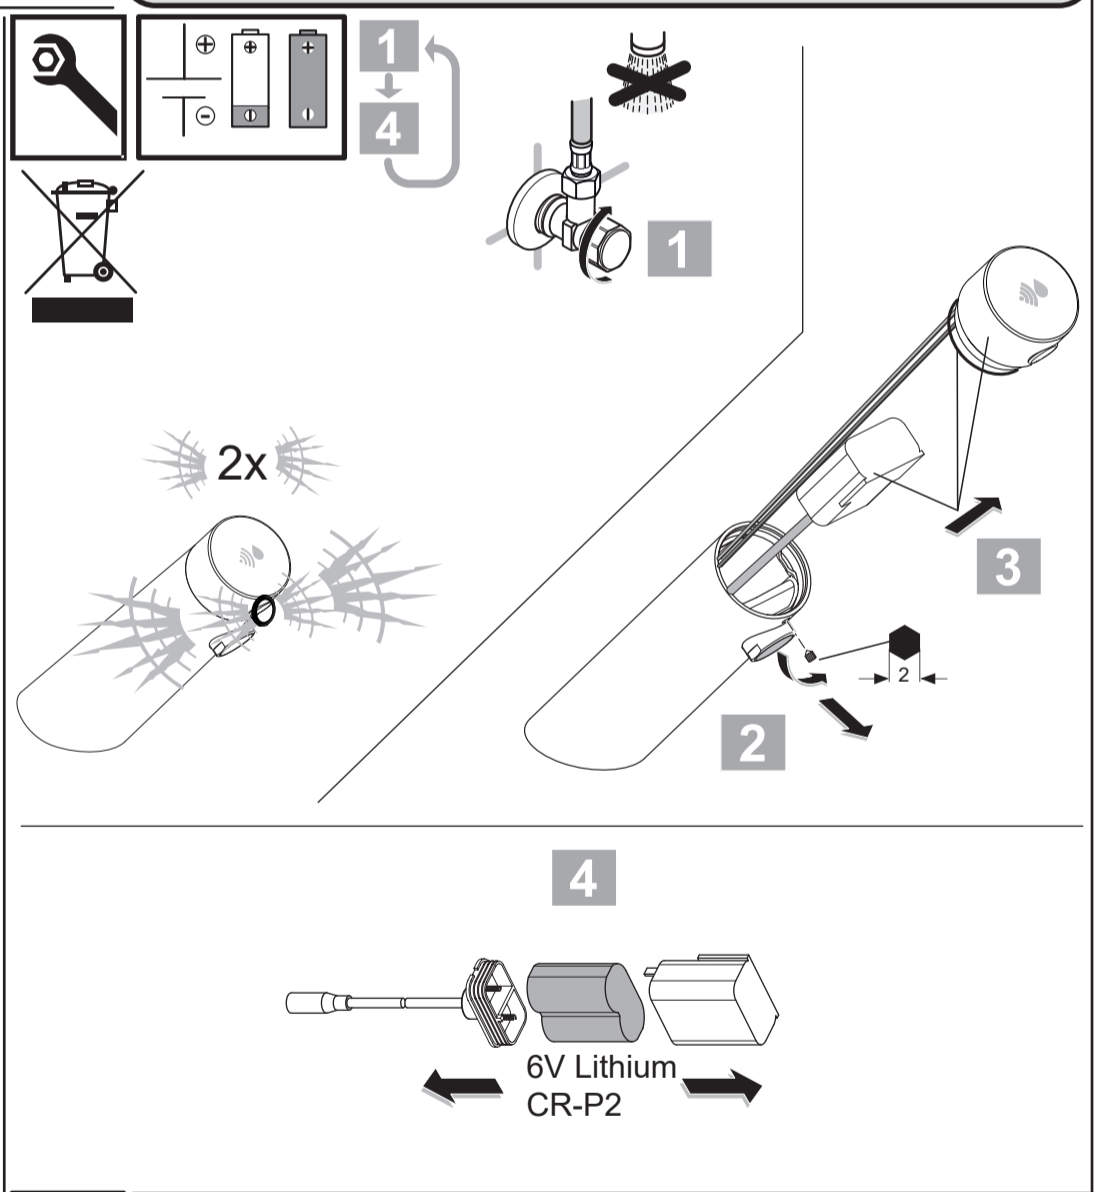

Ideal Standard

SENSORFLOW NEW

A 7556 .. A 7557 ..

1021 / A 868 889R1
Made in Germany

A7557 ..

A 7556 ..

Ideal Standard International NV
 Corporate Village - Gent Building
 Da Vincilaan 2
 1935 Zaventem
 Belgium

www.idealstandardinternational.com

	P	bar		0,5	MAX. 10		5		Q (3 bar)
	T	°C			MAX. 80		65		l/min
							40		5