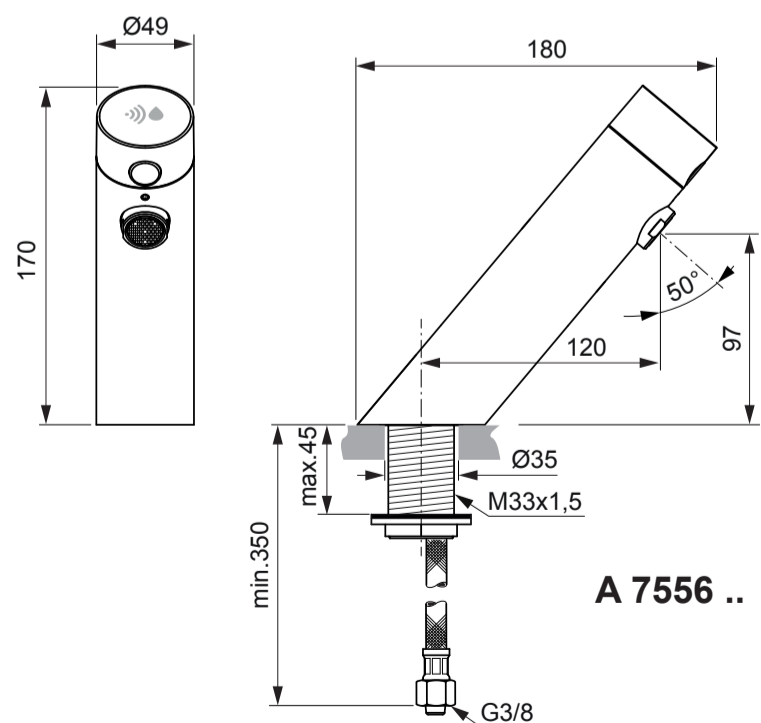

A 7556 ..

Ideal Standard International NV
Corporate Village - Gent Building
Da Vincilaan 2
1935 Zaventem
Belgium

www.idealstandardinternational.com