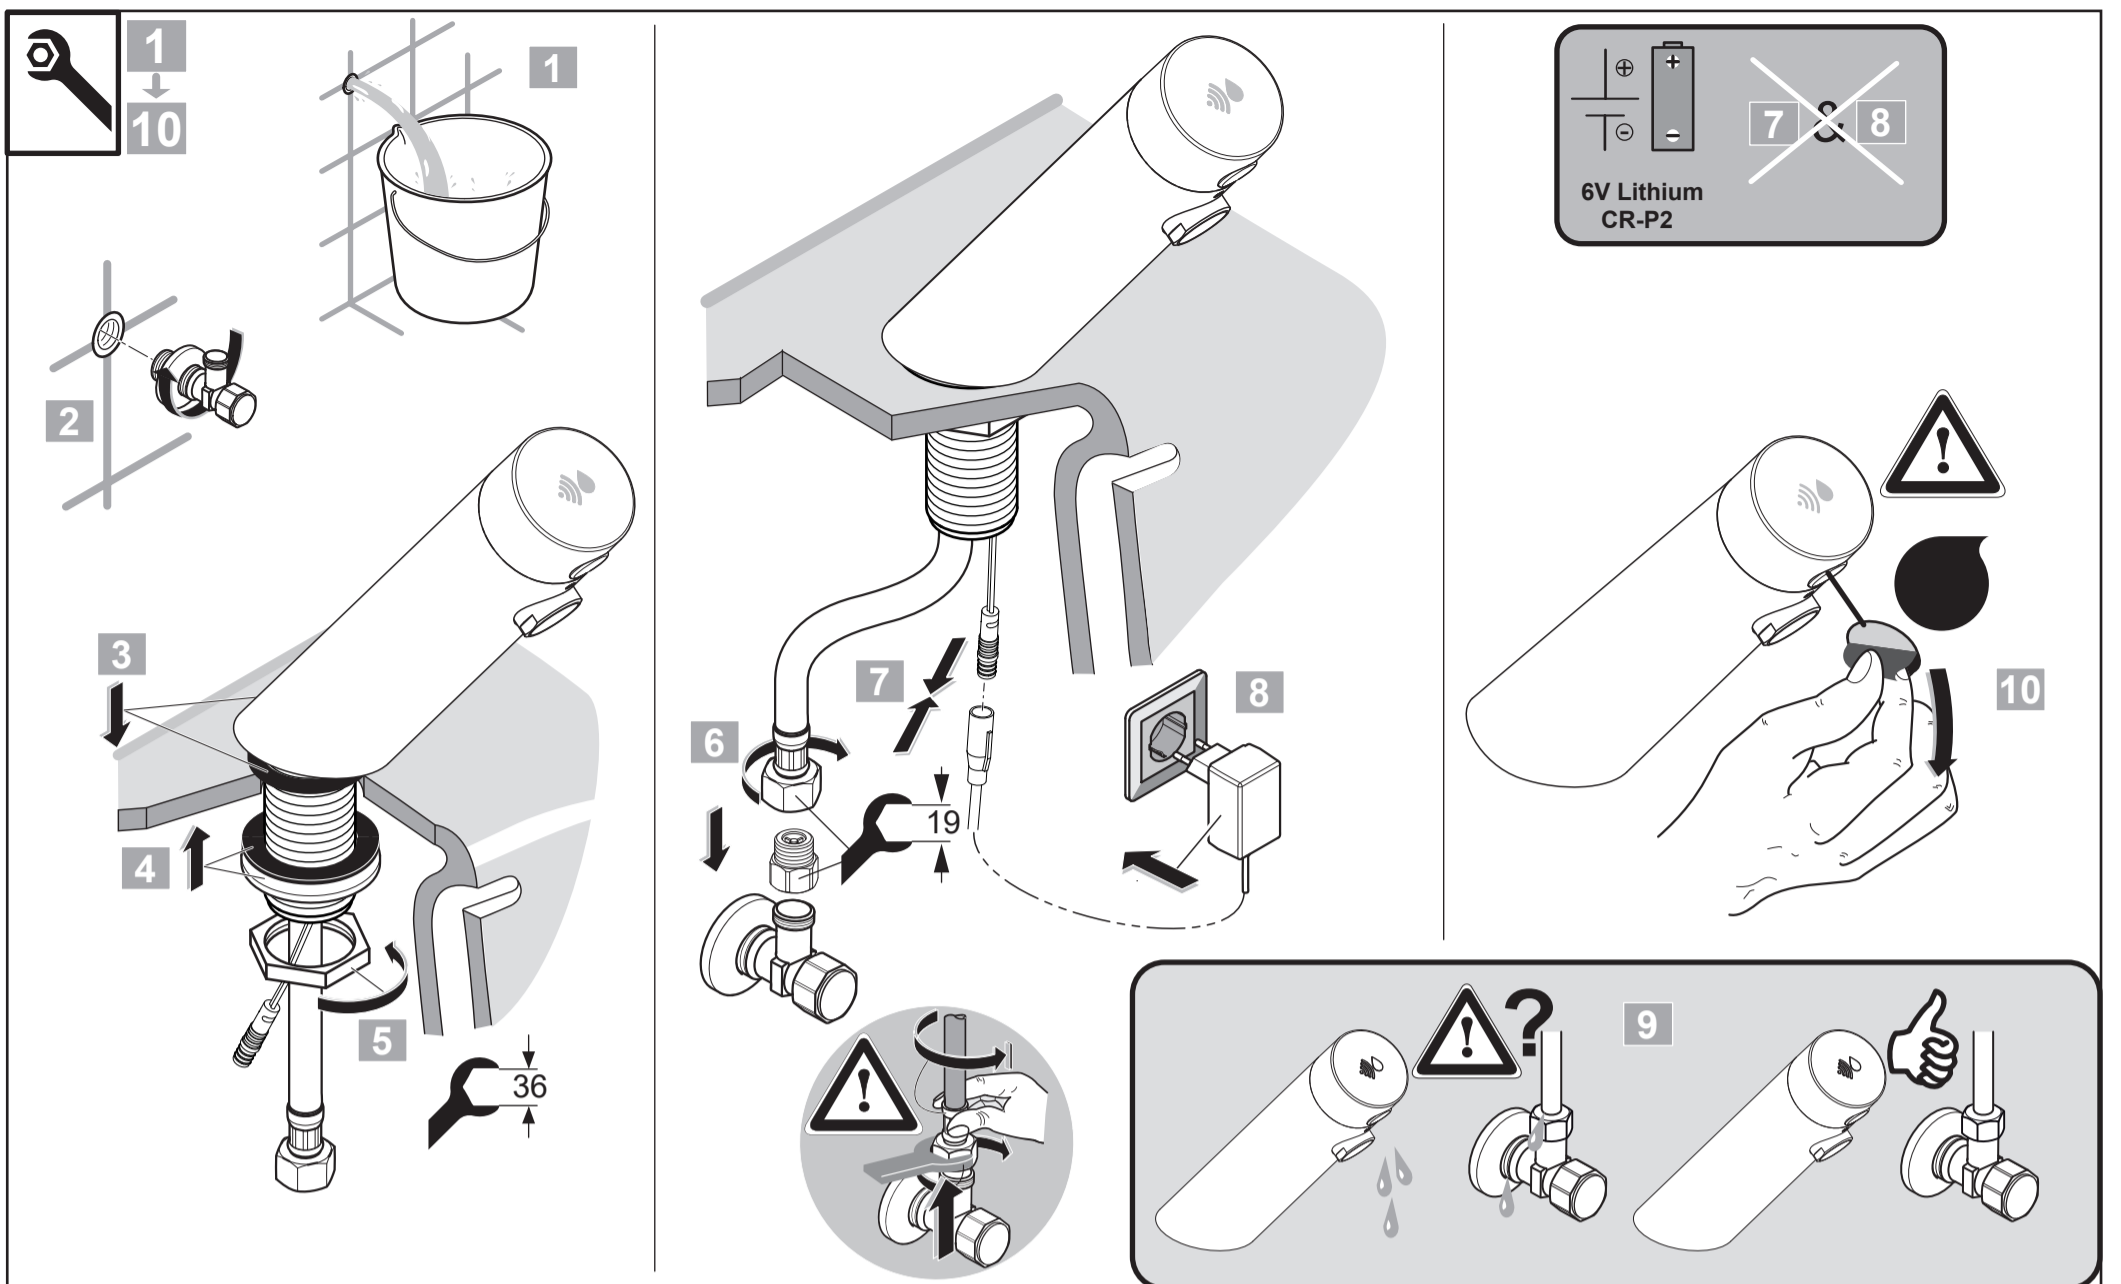

P	bar		0,5	MAX. 10		5		Q (3 bar)
	T	°C			MAX. 80		65		l/min
							40		5