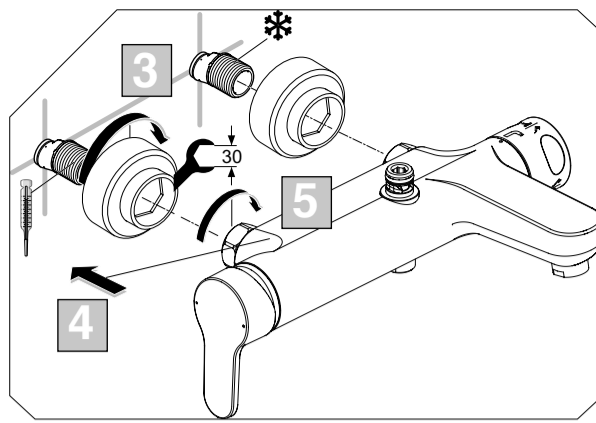

Ideal Standard

CERAFINE MODEL O

10.2021 / B565109

Ideal Standard International NV
Corporate Village – Gent Building
Da Vincilaan 2
1935 Zaventem
Belgium
<http://www.idealstandardinternational.com>

	P bar	0,5	MAX. 10	1	5		Q (3 bar)
	T C°		MAX. 80		65		l/min
					40		
							20 8 9,5