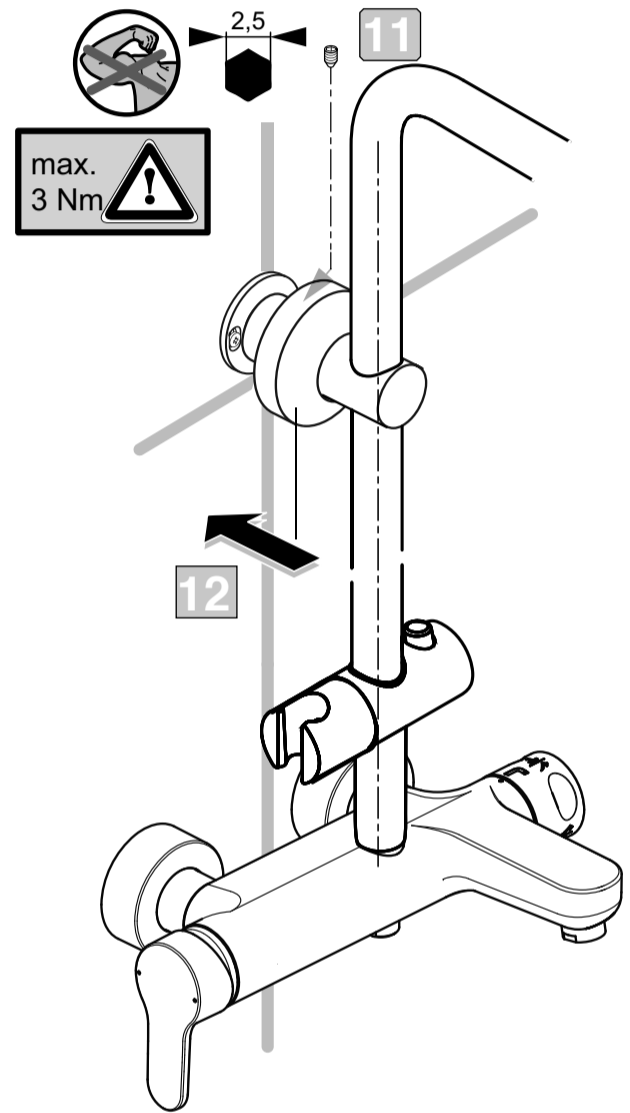

Ideal Standard

CERAFINE MODEL O

10.2021 / B565109

Ideal Standard International NV
Corporate Village – Gent Building
Da Vincilaan 2
1935 Zaventem
Belgium
<http://www.idealstandardinternational.com>

	P bar	0,5	MAX. 10	1	5		Q (3 bar)
	T C°		MAX. 80		65		l/min
					40		
							20 8 9,5