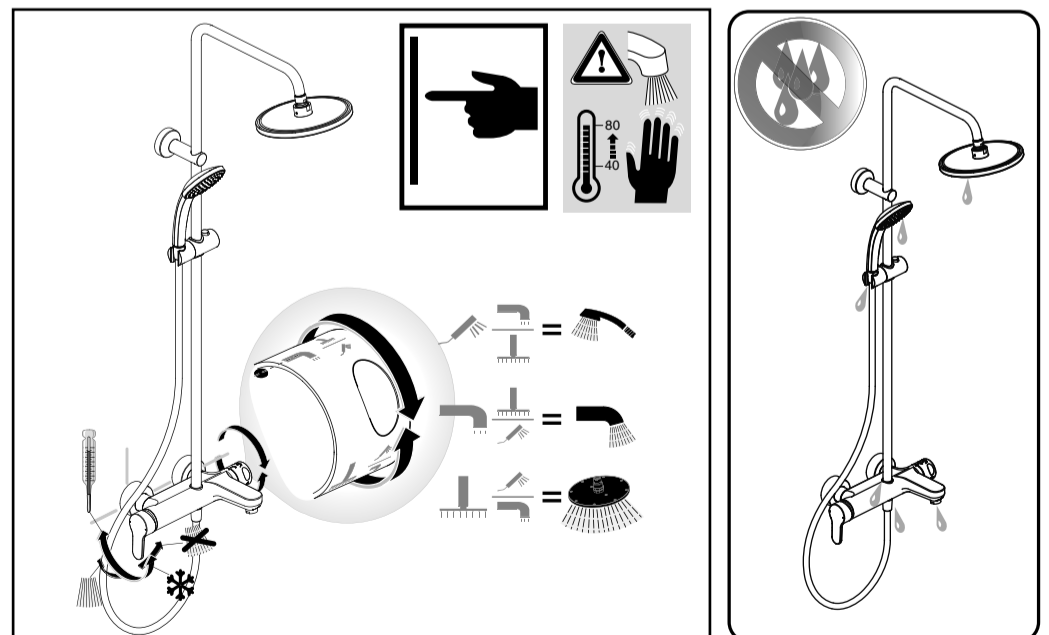

Ideal Standard

CERAFINE MODEL O

10.2021 / B565109

Ideal Standard International NV
Corporate Village – Gent Building
Da Vincilaan 2
1935 Zaventem
Belgium
<http://www.idealstandardinternational.com>

	P bar	0,5	MAX. 10	1	5		Q (3 bar)
	T C°		MAX. 80		65		l/min
					40		
							20 8 9,5