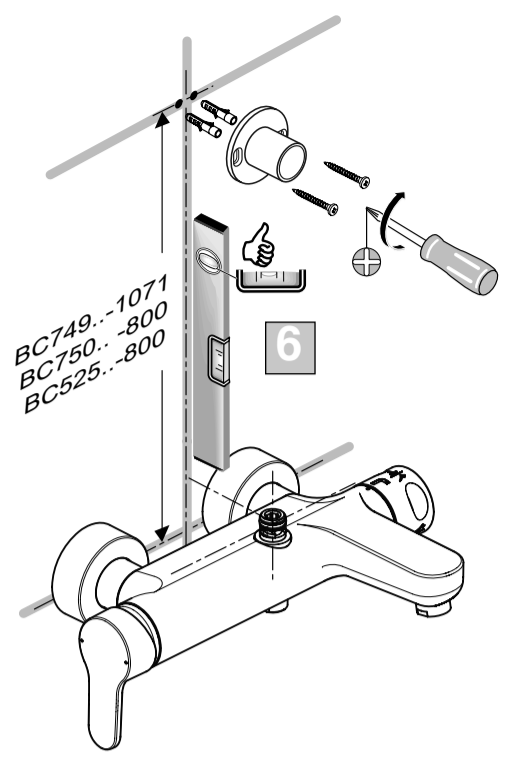

Ideal Standard

CERAFINE MODEL O

10.2021 / B565109

Ideal Standard International NV
Corporate Village – Gent Building
Da Vincilaan 2
1935 Zaventem
Belgium
<http://www.idealstandardinternational.com>

	P bar	0,5	MAX. 10	1	5		Q (3 bar)
	T C°		MAX. 80		65		l/min
					40		
							20 8 9,5