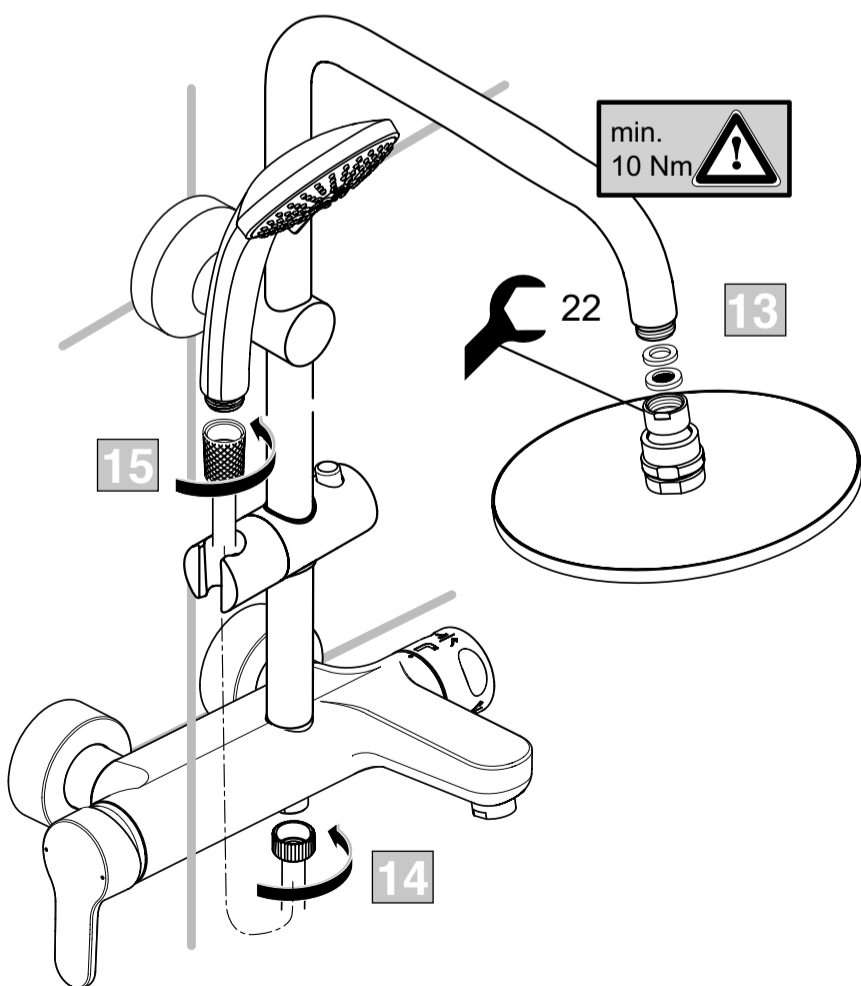

Ideal Standard

CERAFINE MODEL O

10.2021 / B565109

Ideal Standard International NV
Corporate Village – Gent Building
Da Vincilaan 2
1935 Zaventem
Belgium
<http://www.idealstandardinternational.com>

	P bar	0,5	MAX. 10	1	5		Q (3 bar)
	T C°		MAX. 80		65		l/min
					40		
							20 8 9,5