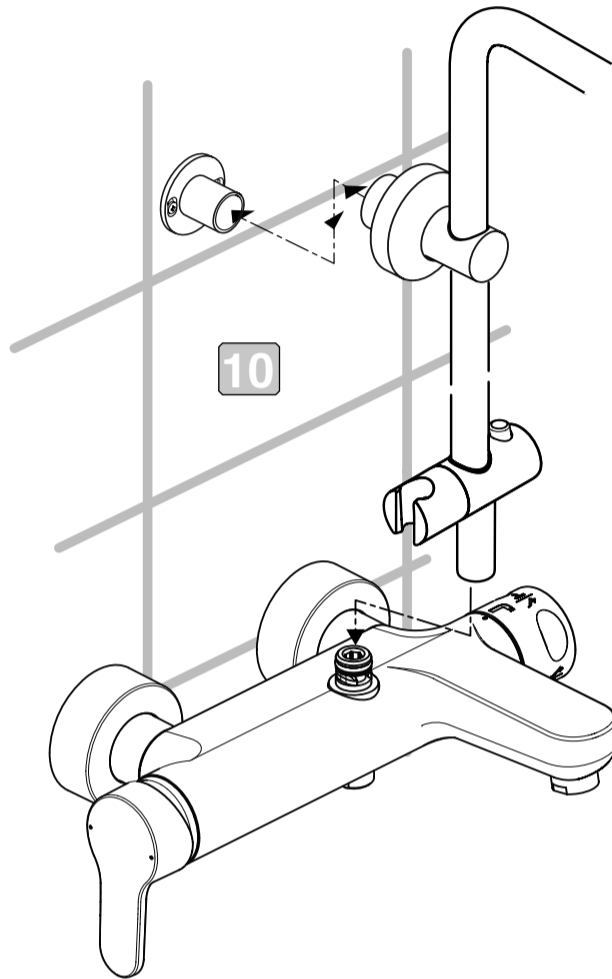

Ideal Standard

CERAFINE MODEL O

10.2021 / B565109

Ideal Standard International NV
Corporate Village – Gent Building
Da Vincilaan 2
1935 Zaventem
Belgium
<http://www.idealstandardinternational.com>

	P bar	0,5	MAX. 10	1	5		Q (3 bar)
	T C°		MAX. 80		65		l/min
					40		
							20 8 9,5