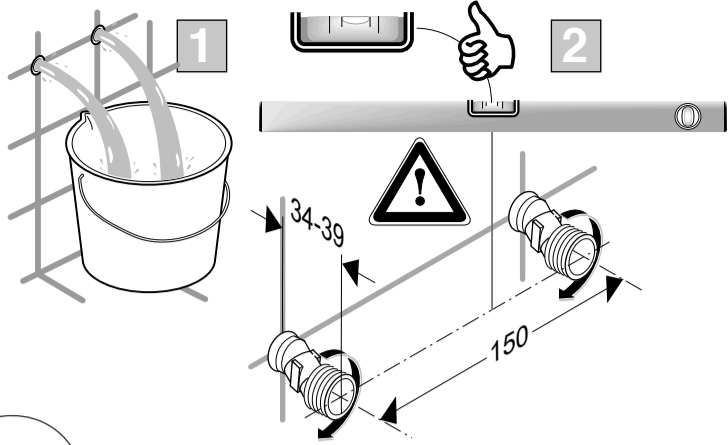

Ideal Standard

CERAFINE MODEL O

10.2021 / B565109

Ideal Standard International NV
Corporate Village – Gent Building
Da Vincilaan 2
1935 Zaventem
Belgium
<http://www.idealstandardinternational.com>

	P bar	0,5	MAX. 10	1	5		Q (3 bar)
	T C°		MAX. 80		65		l/min
					40		
							20 8 9,5