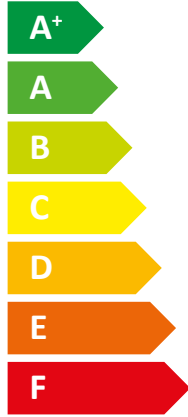

ENERG Y IJA
 енергия · ενέργεια IE IA

STIEBEL ELTRON LWZ 5 S Plus

A+

A

Two icons showing sound power levels. The top icon shows a house with sound waves and the text "52 dB". The bottom icon shows a house with sound waves and the text "52 dB".

A legend for power output levels, consisting of three colored squares with corresponding text: a dark blue square for "9 kW", a medium blue square for "6 kW", and a light blue square for "7 kW".

2019

811/2013