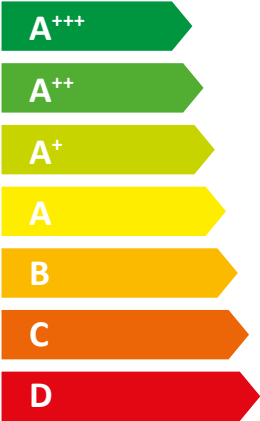

ENERG Y IJA
енергия · ενεργεια IE IA

STIEBEL ELTRON WPE-I 15 HK 230
Premium

55 °C

35 °C

39 dB

Icon of a house with sound waves emanating from it, indicating the sound power level.

14 kW

14 kW

14 kW

14 kW

A map of Europe with a blue shaded area covering most of the continent, indicating the geographical scope of the energy consumption data.

2019

811/2013